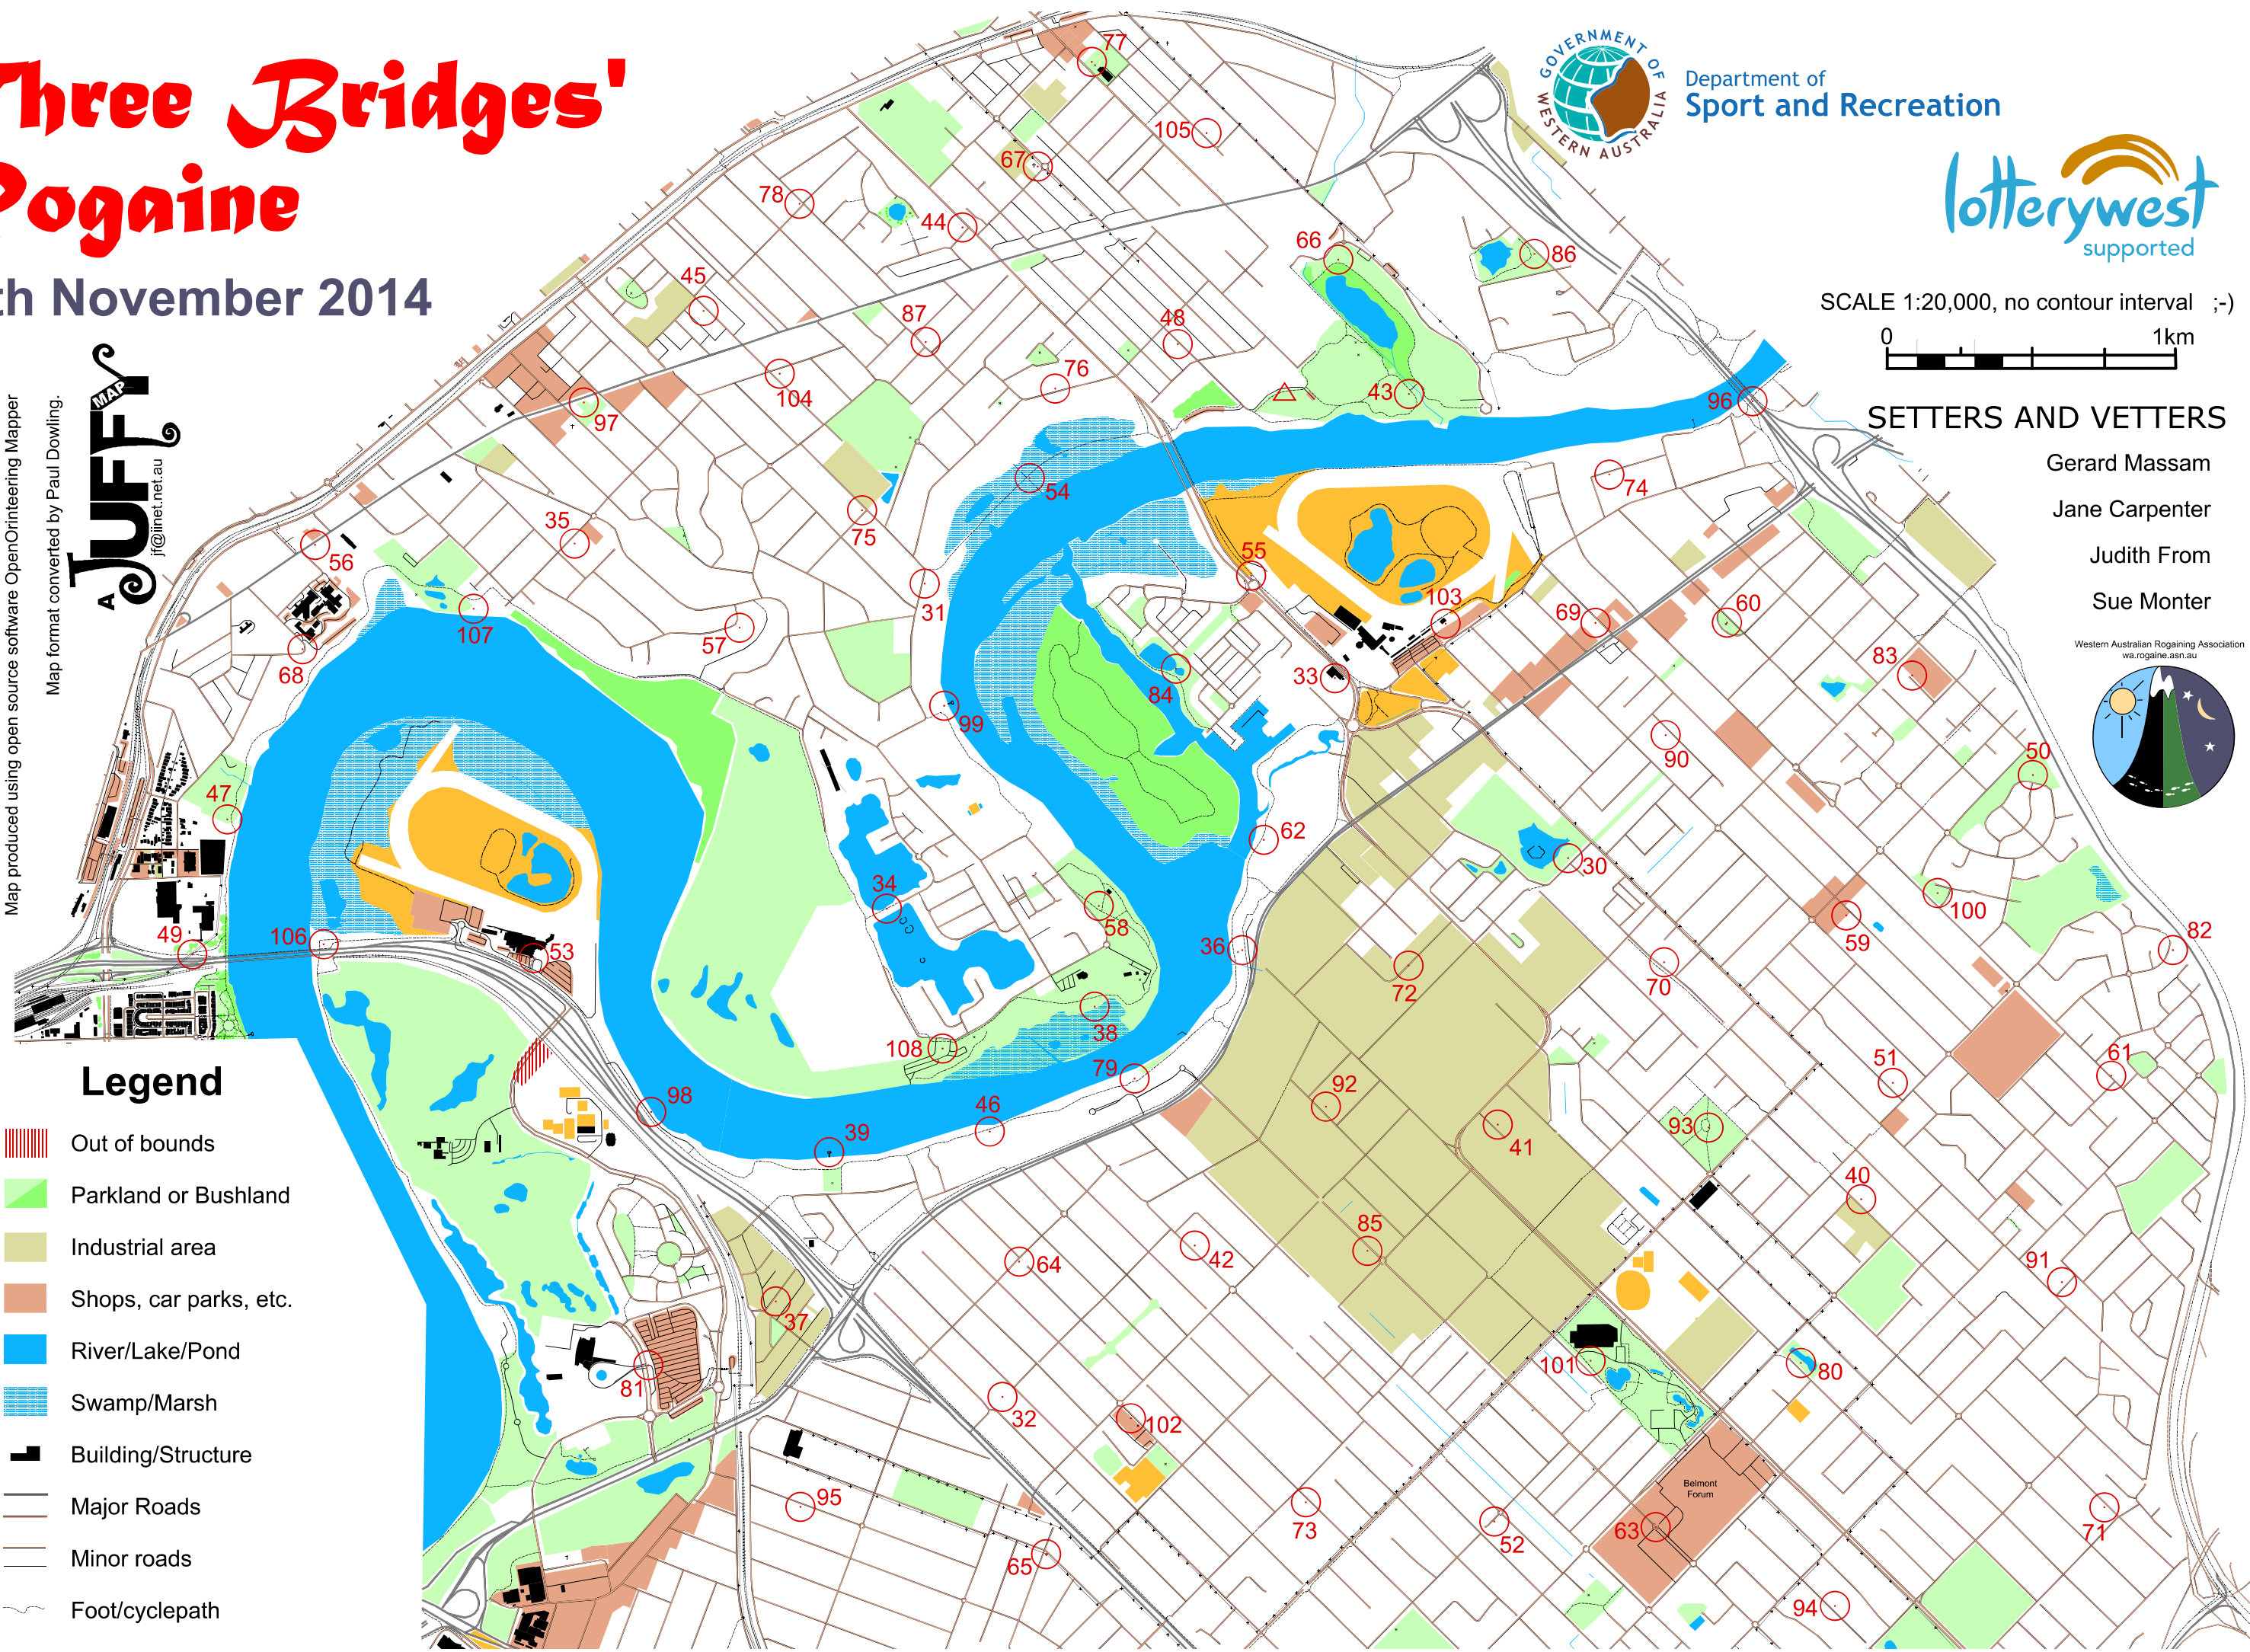

Three Bridges' Rogaine

29th November 2014

Department of Sport and Recreation

SCALE 1:20,000, no contour interval :-)

SETTERS AND VETTERS

- Gerard Massam
- Jane Carpenter
- Judith From
- Sue Monter

Western Australian Rogaining Association
wa.rogaine.asn.au

Map Data © OpenStreetMap contributors, provided under the Open Database License (<http://www.openstreetmap.org/copyright>)

Map produced using open source software OpenOrienteering Mapper

Map format converted by Paul Dowling.

Legend

- Out of bounds
- Parkland or Bushland
- Industrial area
- Shops, car parks, etc.
- River/Lake/Pond
- Swamp/Marsh
- Building/Structure
- Major Roads
- Minor roads
- Foot/cyclepath