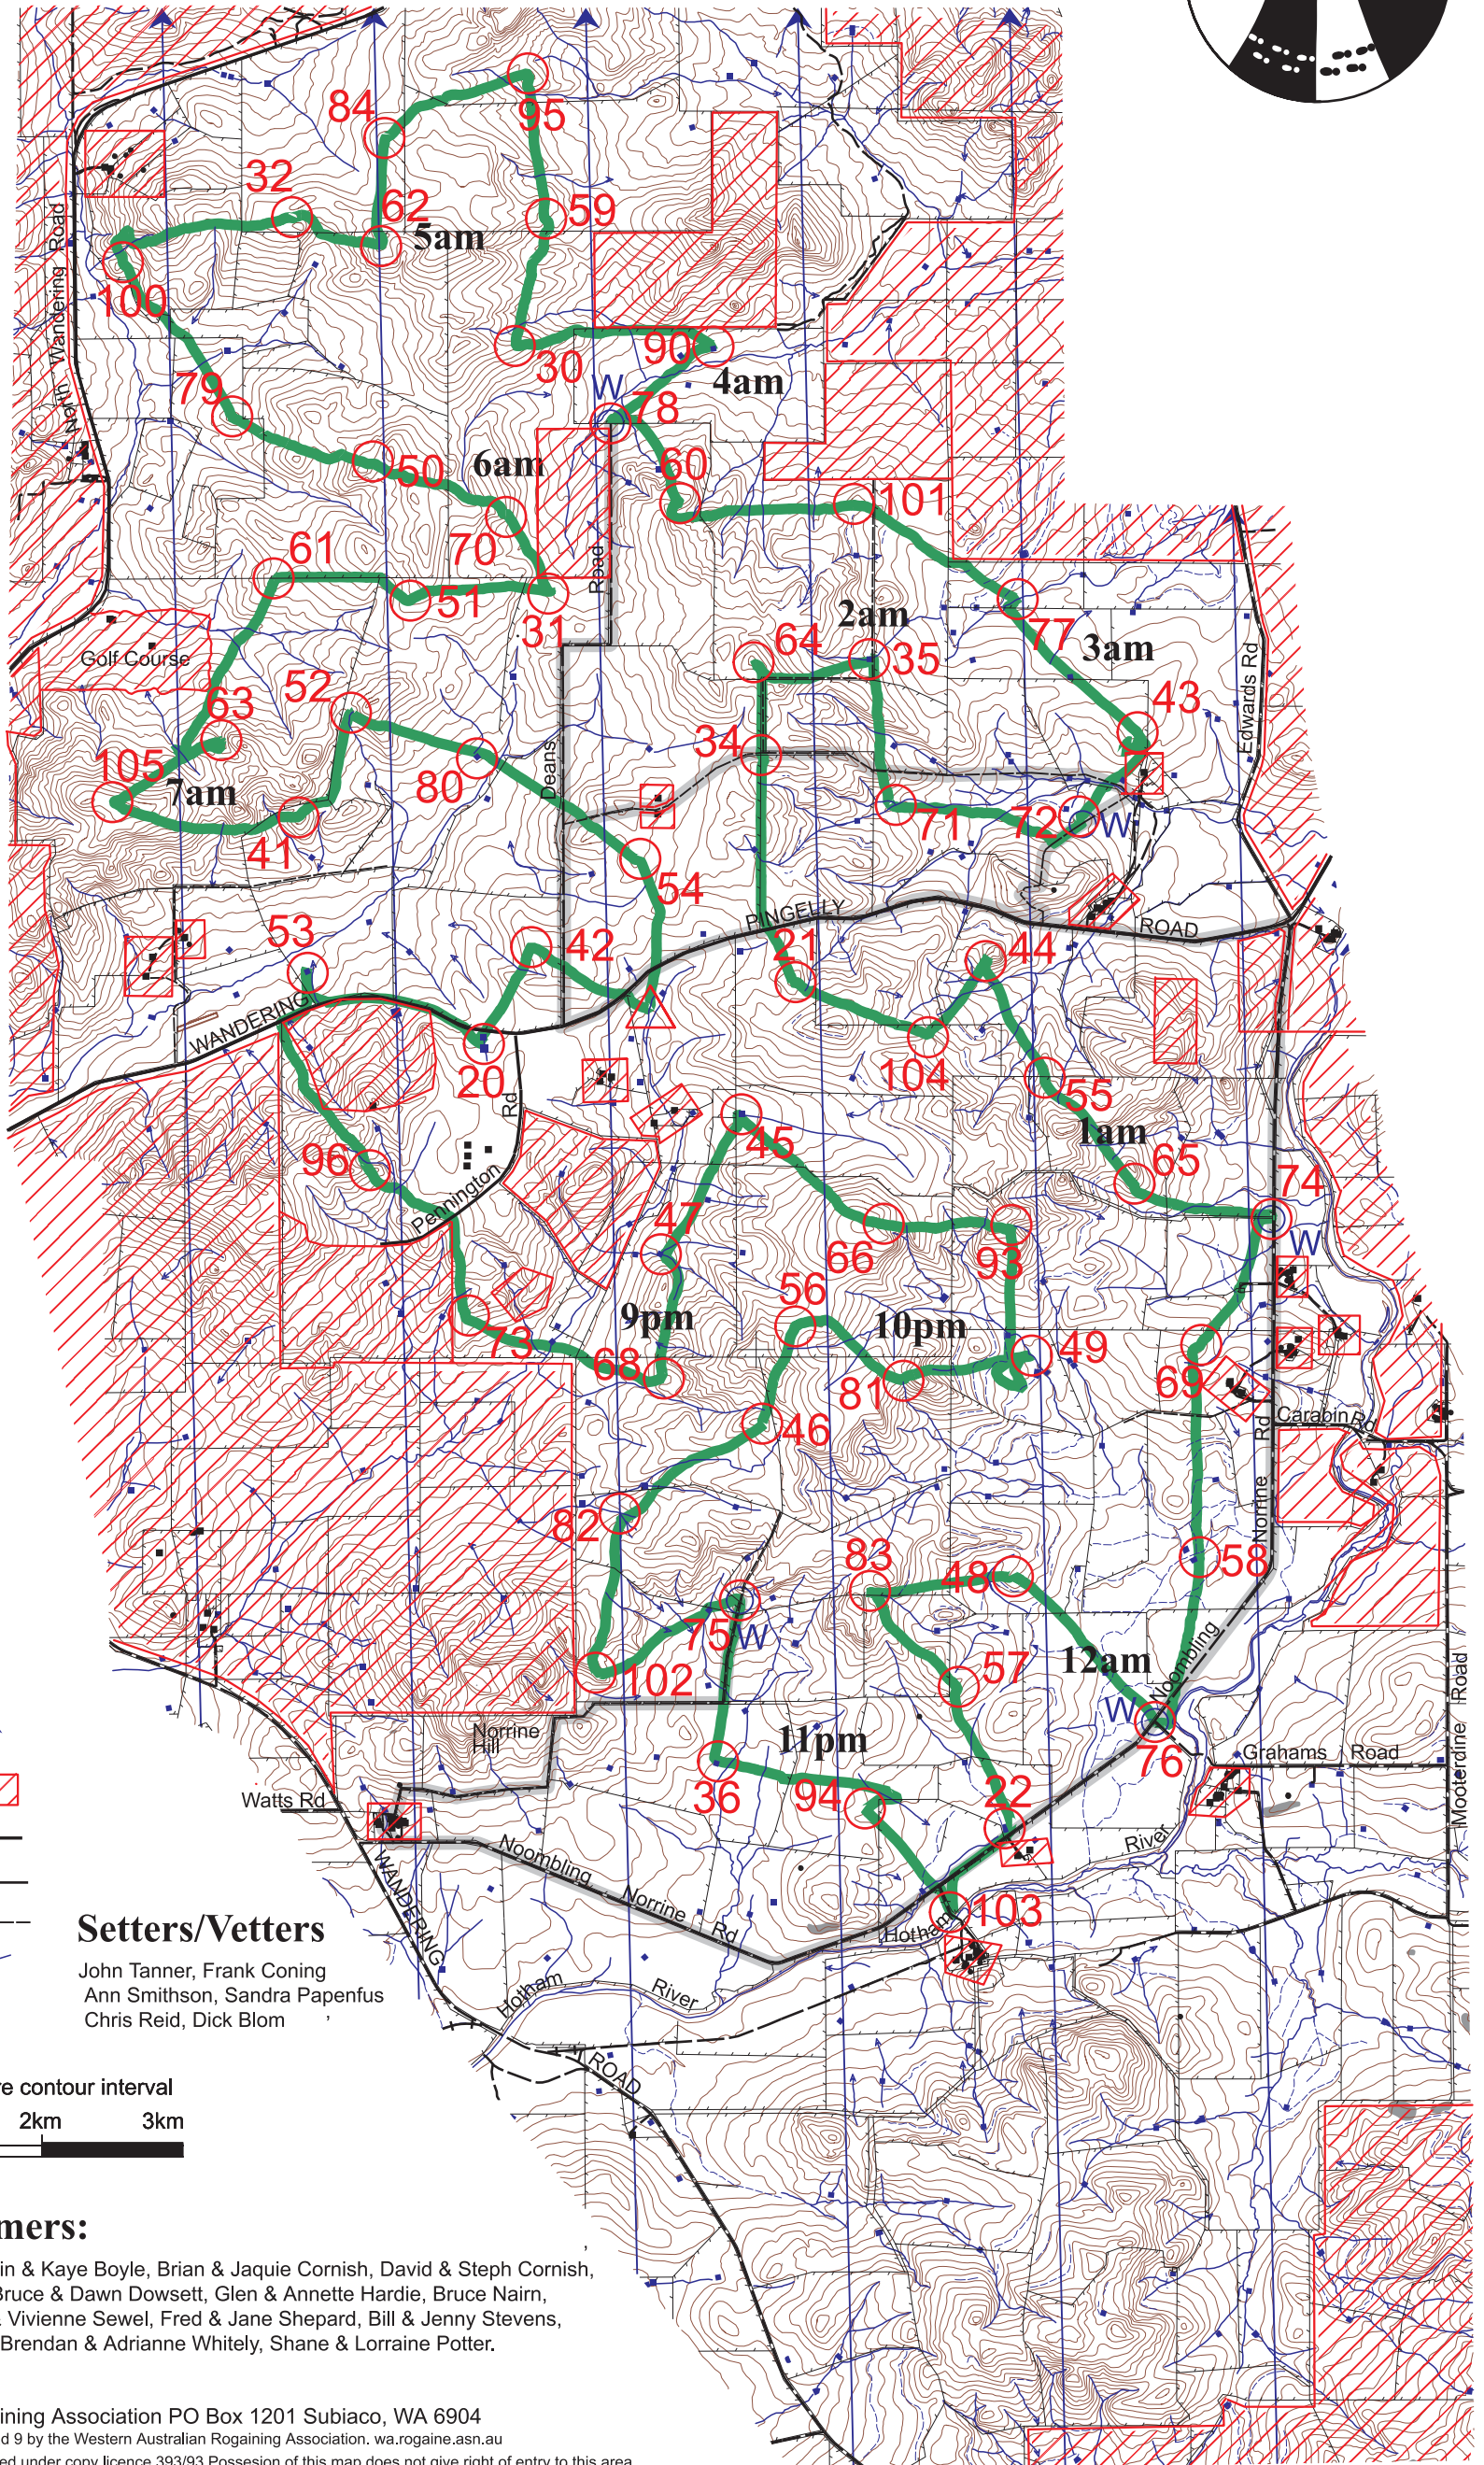

Mooterdine Moonlight Meander

The Western Australian Rogaining Association
Upside-down Rogaine 4th and 5th February 2012

tRicky, Nicki
& Steve
74.2km

LEGEND

- Building
- Control 50
- Contours
- Farm Dam
- Hash House
- Magnetic North Line
- Out of Bounds
- Road Sealed
- Road Gravel
- Track
- Watercourse
- Water Drop W

Setters/Vetters

John Tanner, Frank Coning
Ann Smithson, Sandra Papenfus
Chris Reid, Dick Blom

SCALE 1:50,000, 5 metre contour interval
0 1km 2km 3km

Thanks to Farmers:

Adam & Judith Brown, Colin & Kaye Boyle, Brian & Jaquie Cornish, David & Steph Cornish, Murray & Cathy Cornish, Bruce & Dawn Dowsett, Glen & Annette Hardie, Bruce Nairn, Greg Schouten, Maurice & Vivienne Sewel, Fred & Jane Shepard, Bill & Jenny Stevens, Dean & Diane Warburton, Brendan & Adrienne Whitely, Shane & Lorraine Potter.