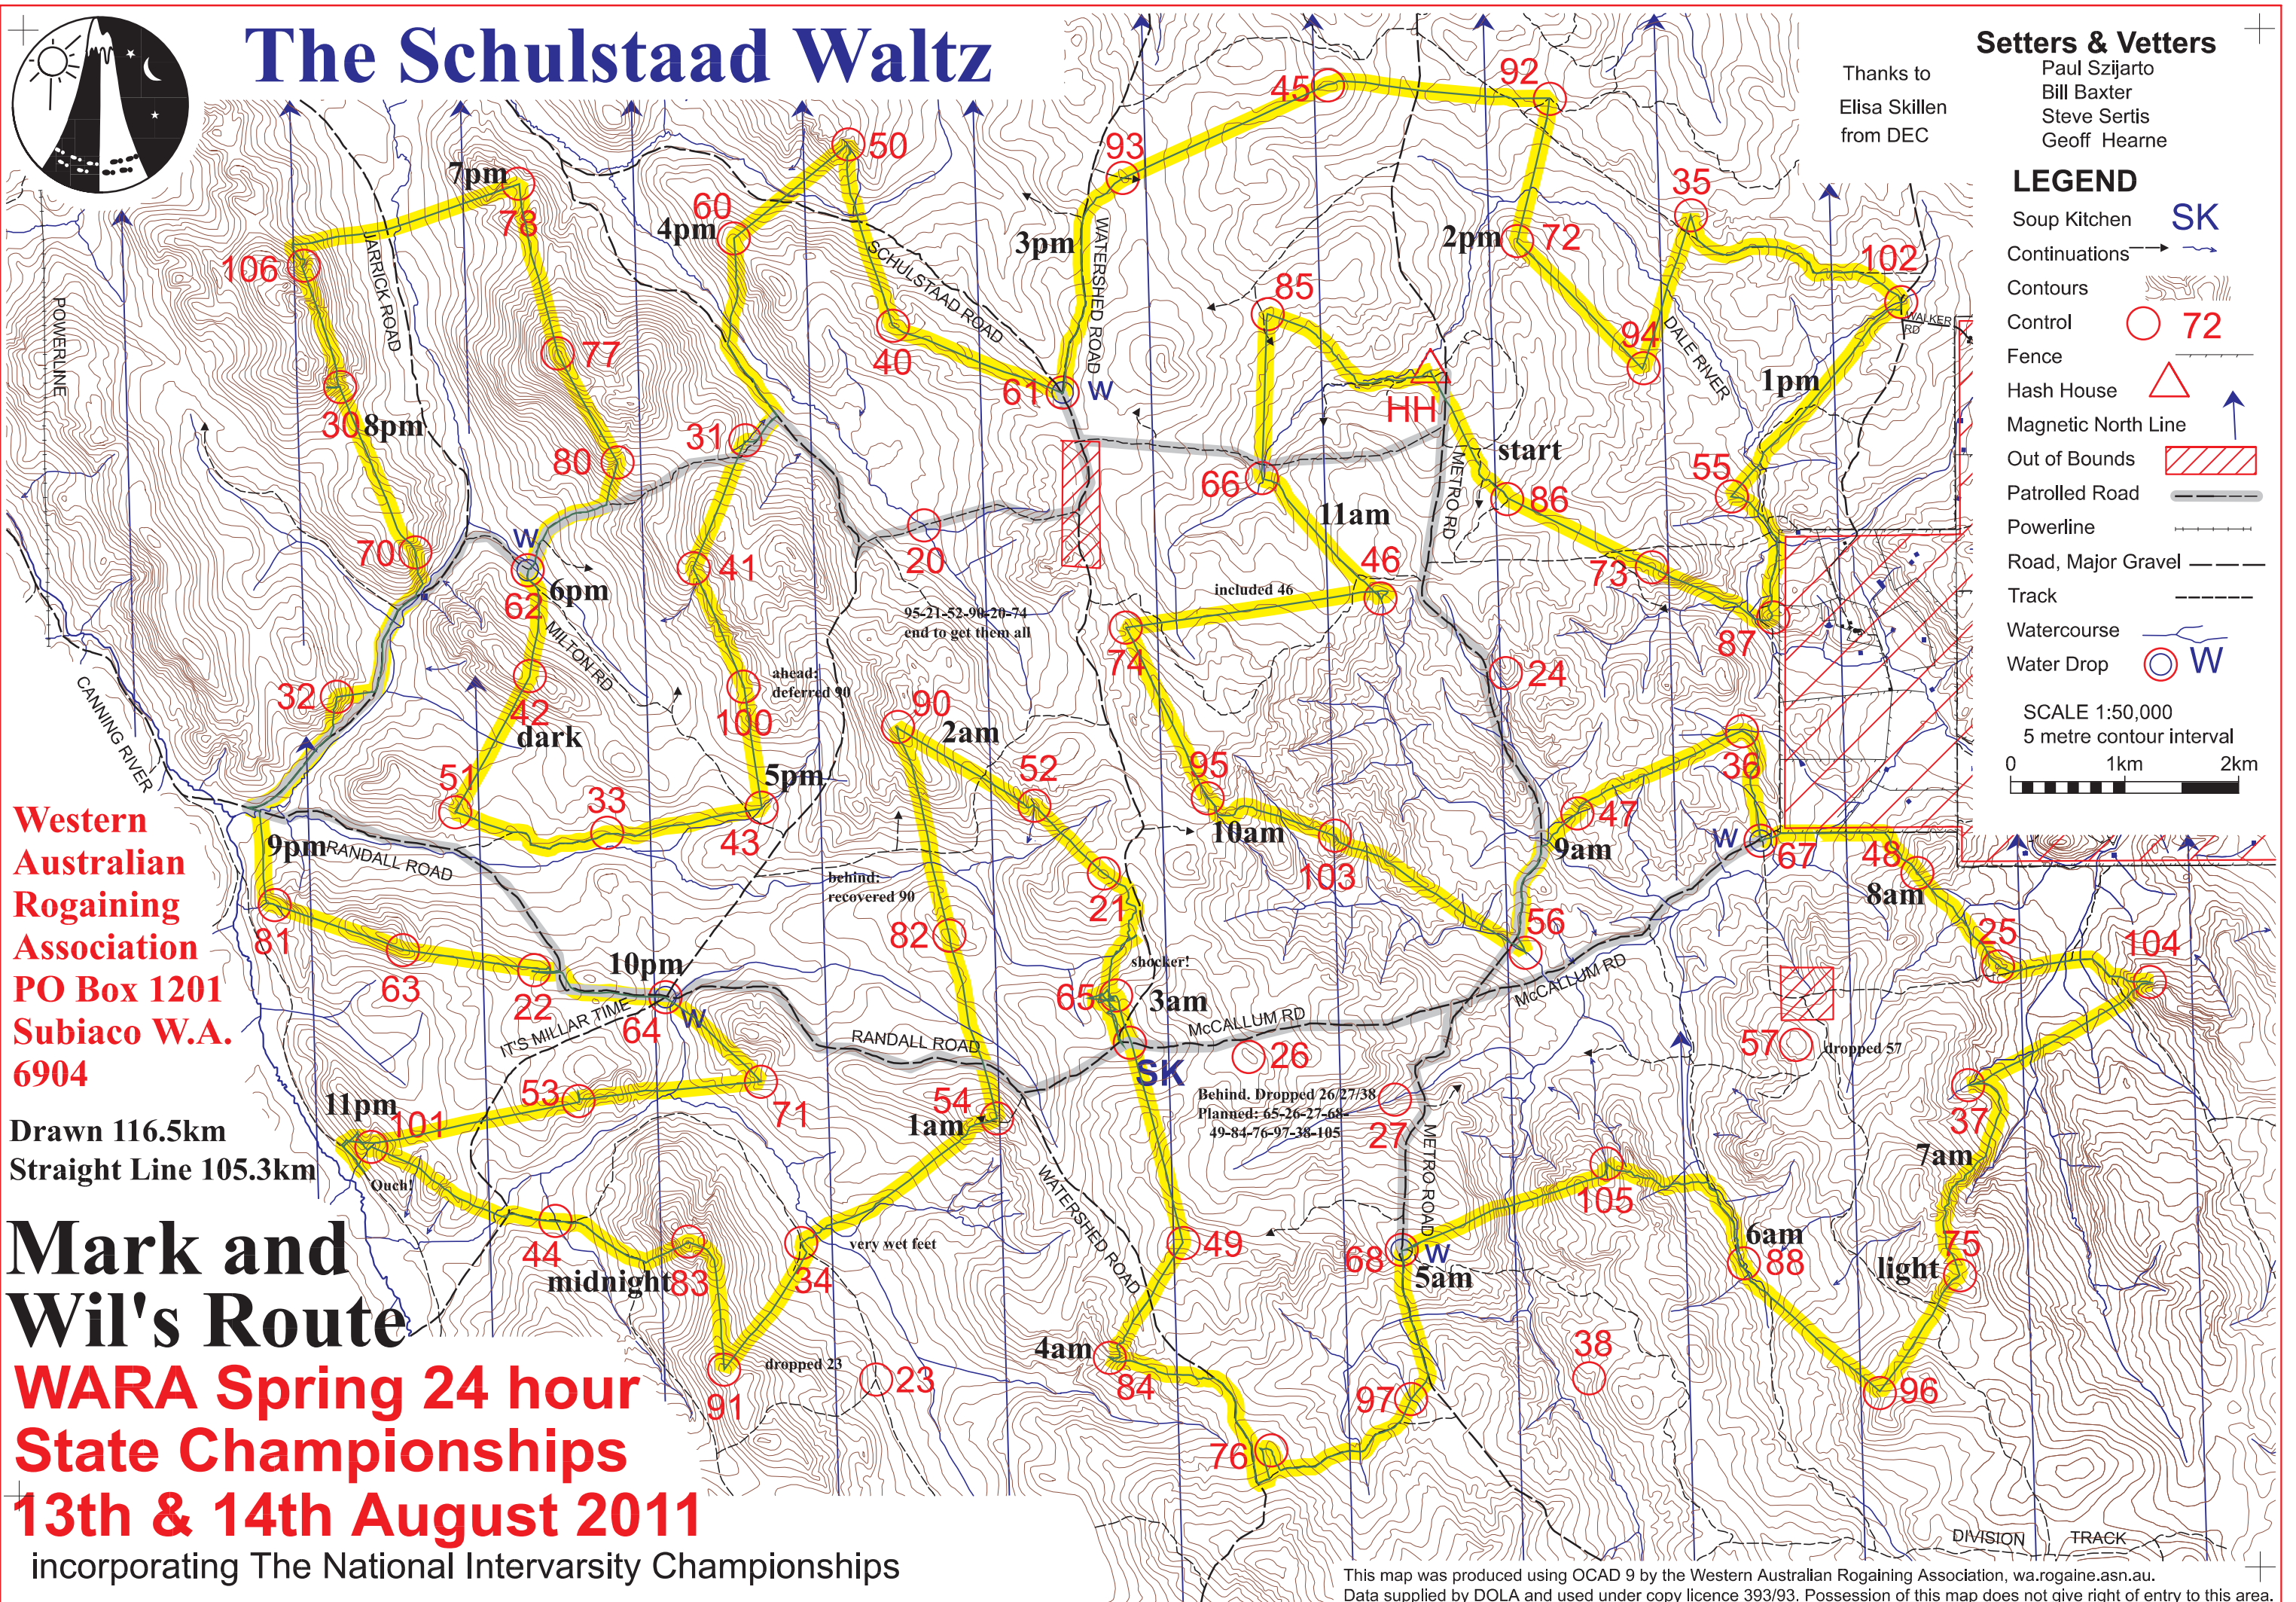

The Schulstaad Waltz

Thanks to
Elisa Skillen
from DEC

Setters & Vectors

Paul Szijarto
Bill Baxter
Steve Sertis
Geoff Hearne

LEGEND

- Soup Kitchen **SK**
- Continuations
- Contours
- Control
- Fence
- Hash House
- Magnetic North Line
- Out of Bounds
- Patrolled Road
- Powerline
- Road, Major Gravel
- Track
- Watercourse
- Water Drop

SCALE 1:50,000
5 metre contour interval
0 1km 2km

**Western
Australian
Rogaining
Association
PO Box 1201
Subiaco W.A.
6904**

**Drawn 116.5km
Straight Line 105.3km**

**Mark and
Wil's Route**
**WARA Spring 24 hour
State Championships**
13th & 14th August 2011

incorporating The National Intersivity Championships

This map was produced using OCAD 9 by the Western Australian Rogaining Association, wa.rogaine.asn.au. Data supplied by DOLA and used under copy licence 393/93. Possession of this map does not give right of entry to this area.