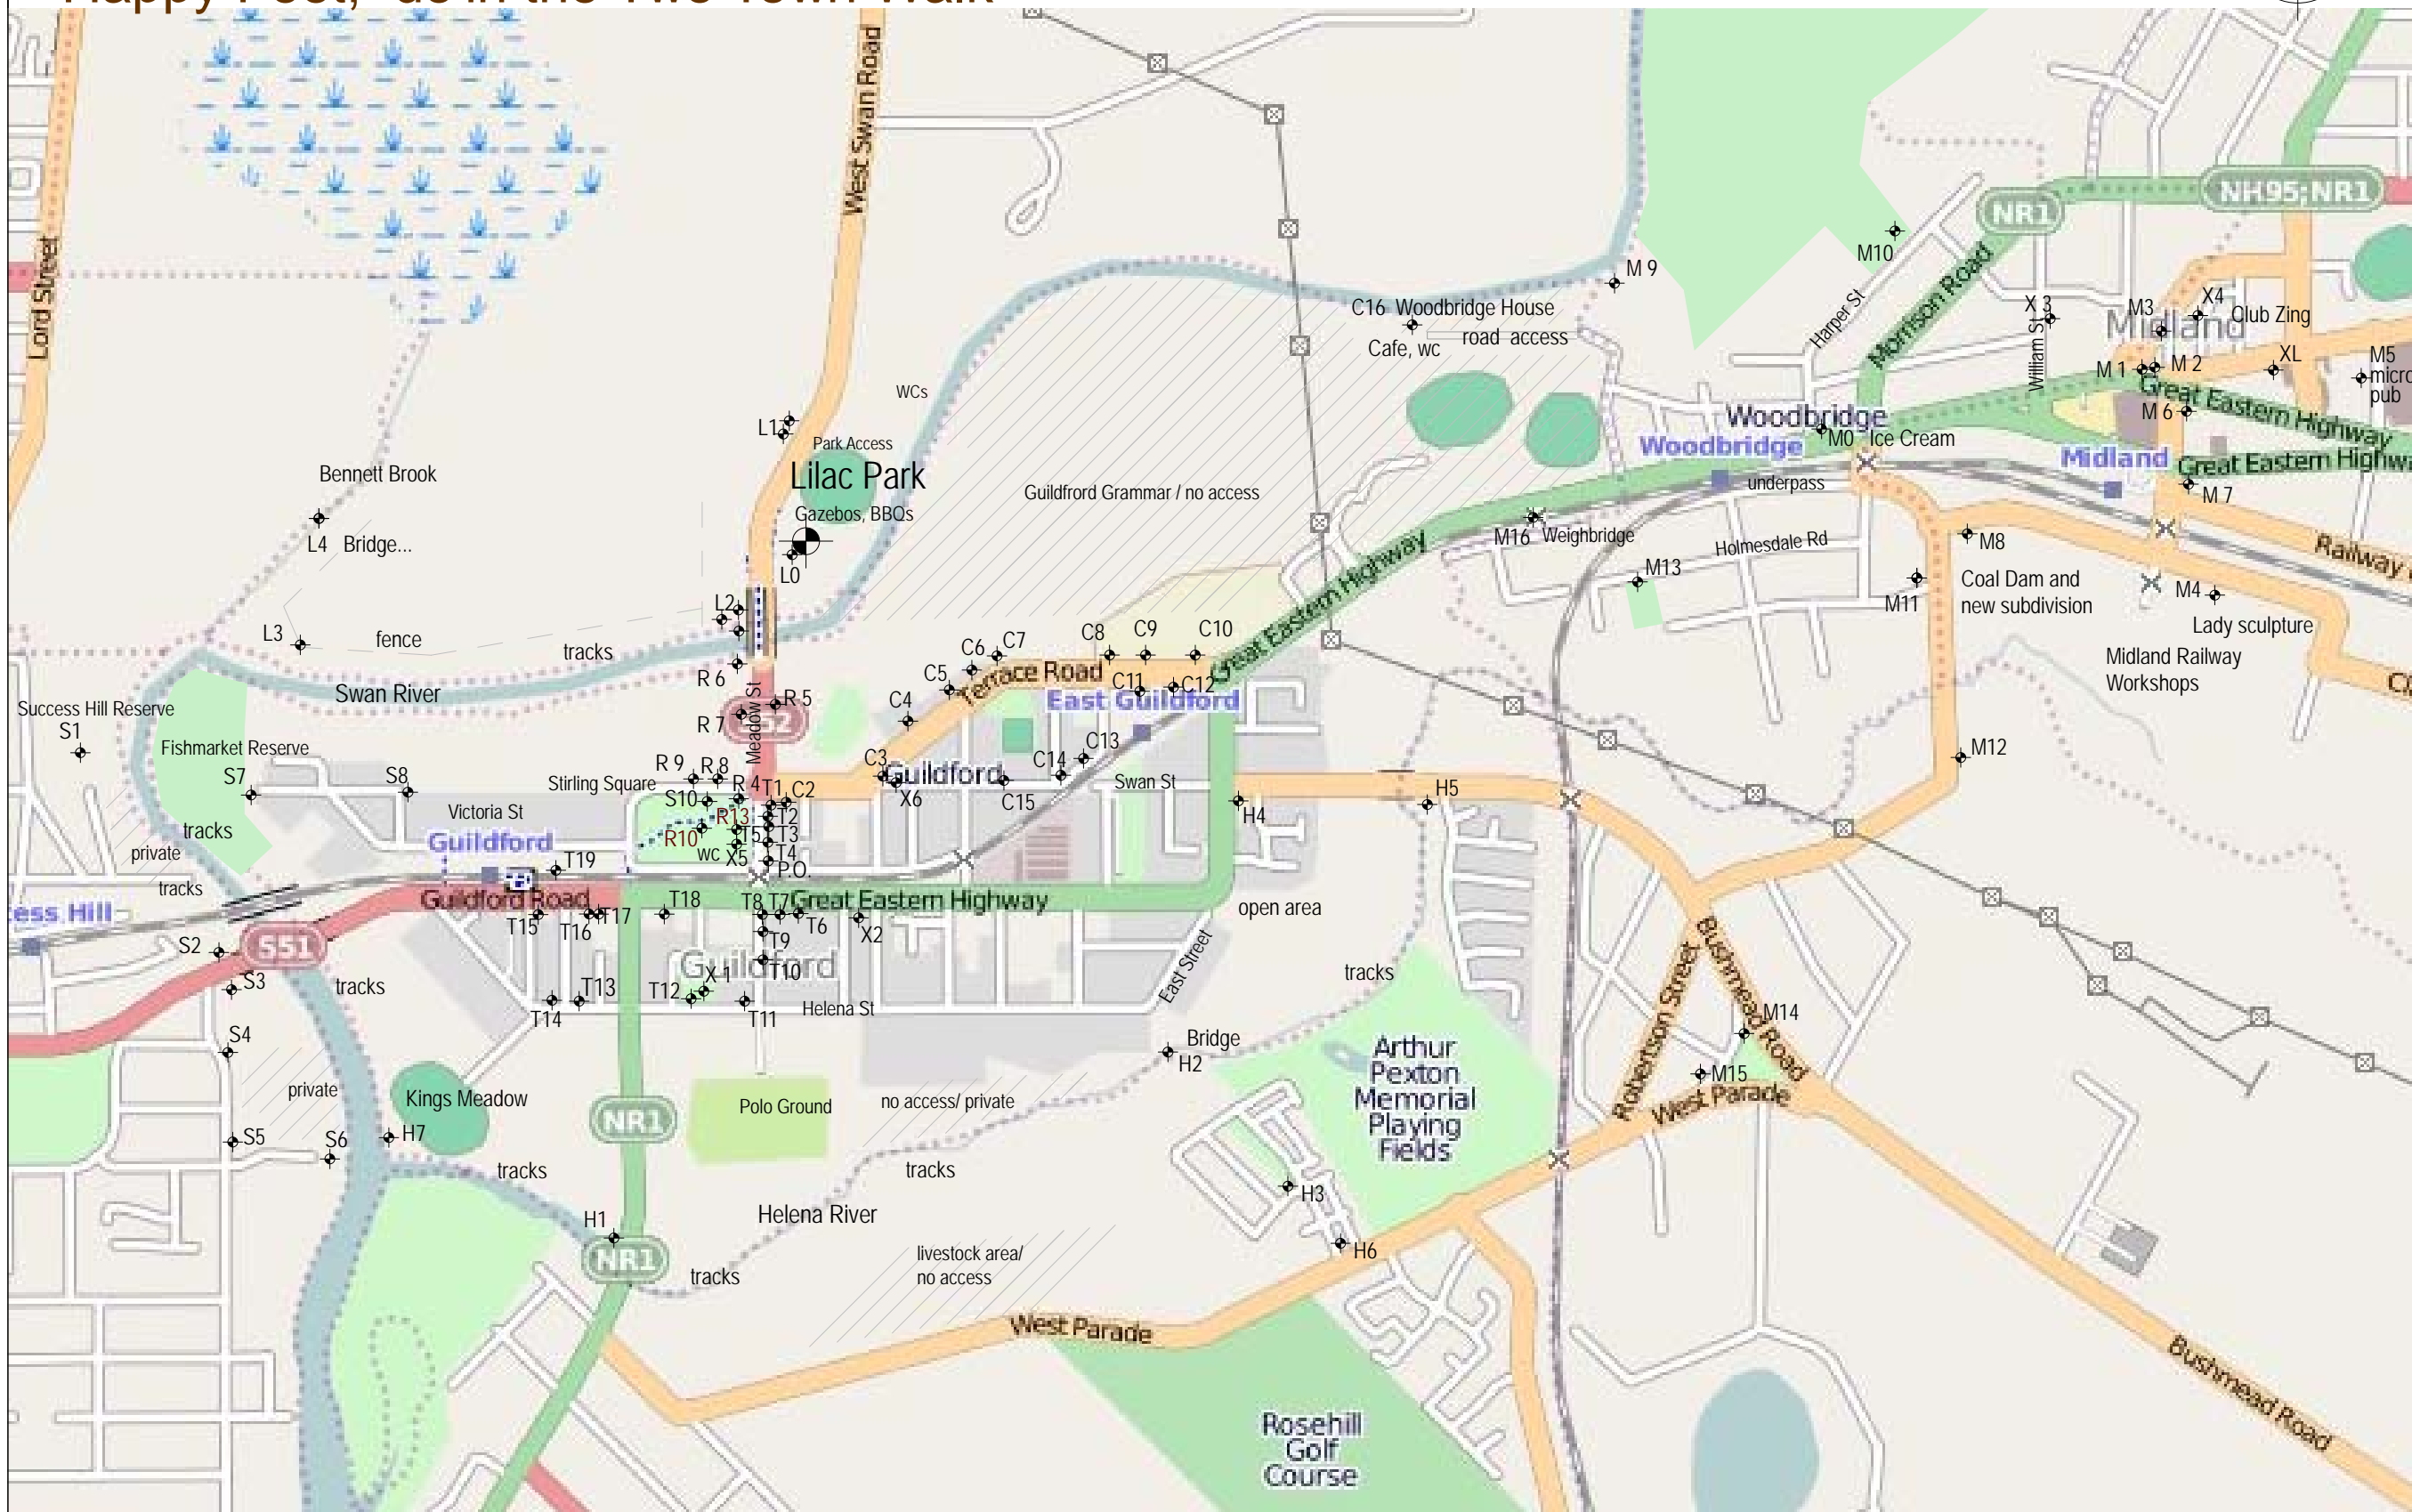

The Lilac Quest Guildford/ Midland Historical 4 Hour Rambling Rogaine

'Happy Feet, do'in the Two Town Walk'

The Lilac Hill/ Guildford Historical Rogaine scale 1:15,000

The Lilac Quest 20th November 2010

Department of Sport and Recreation

SETTERS & VETTERS
Peter Beyer, Dana Iwachow,
Maia Bobrowicz, Ginny Jankowski

Special Thanks: City of Swan
Mapping: www.openstreetmap.org
Historical infos acknowledgement:
Australian Govt, lotterywest,
Tourism Western Australia, EMRC