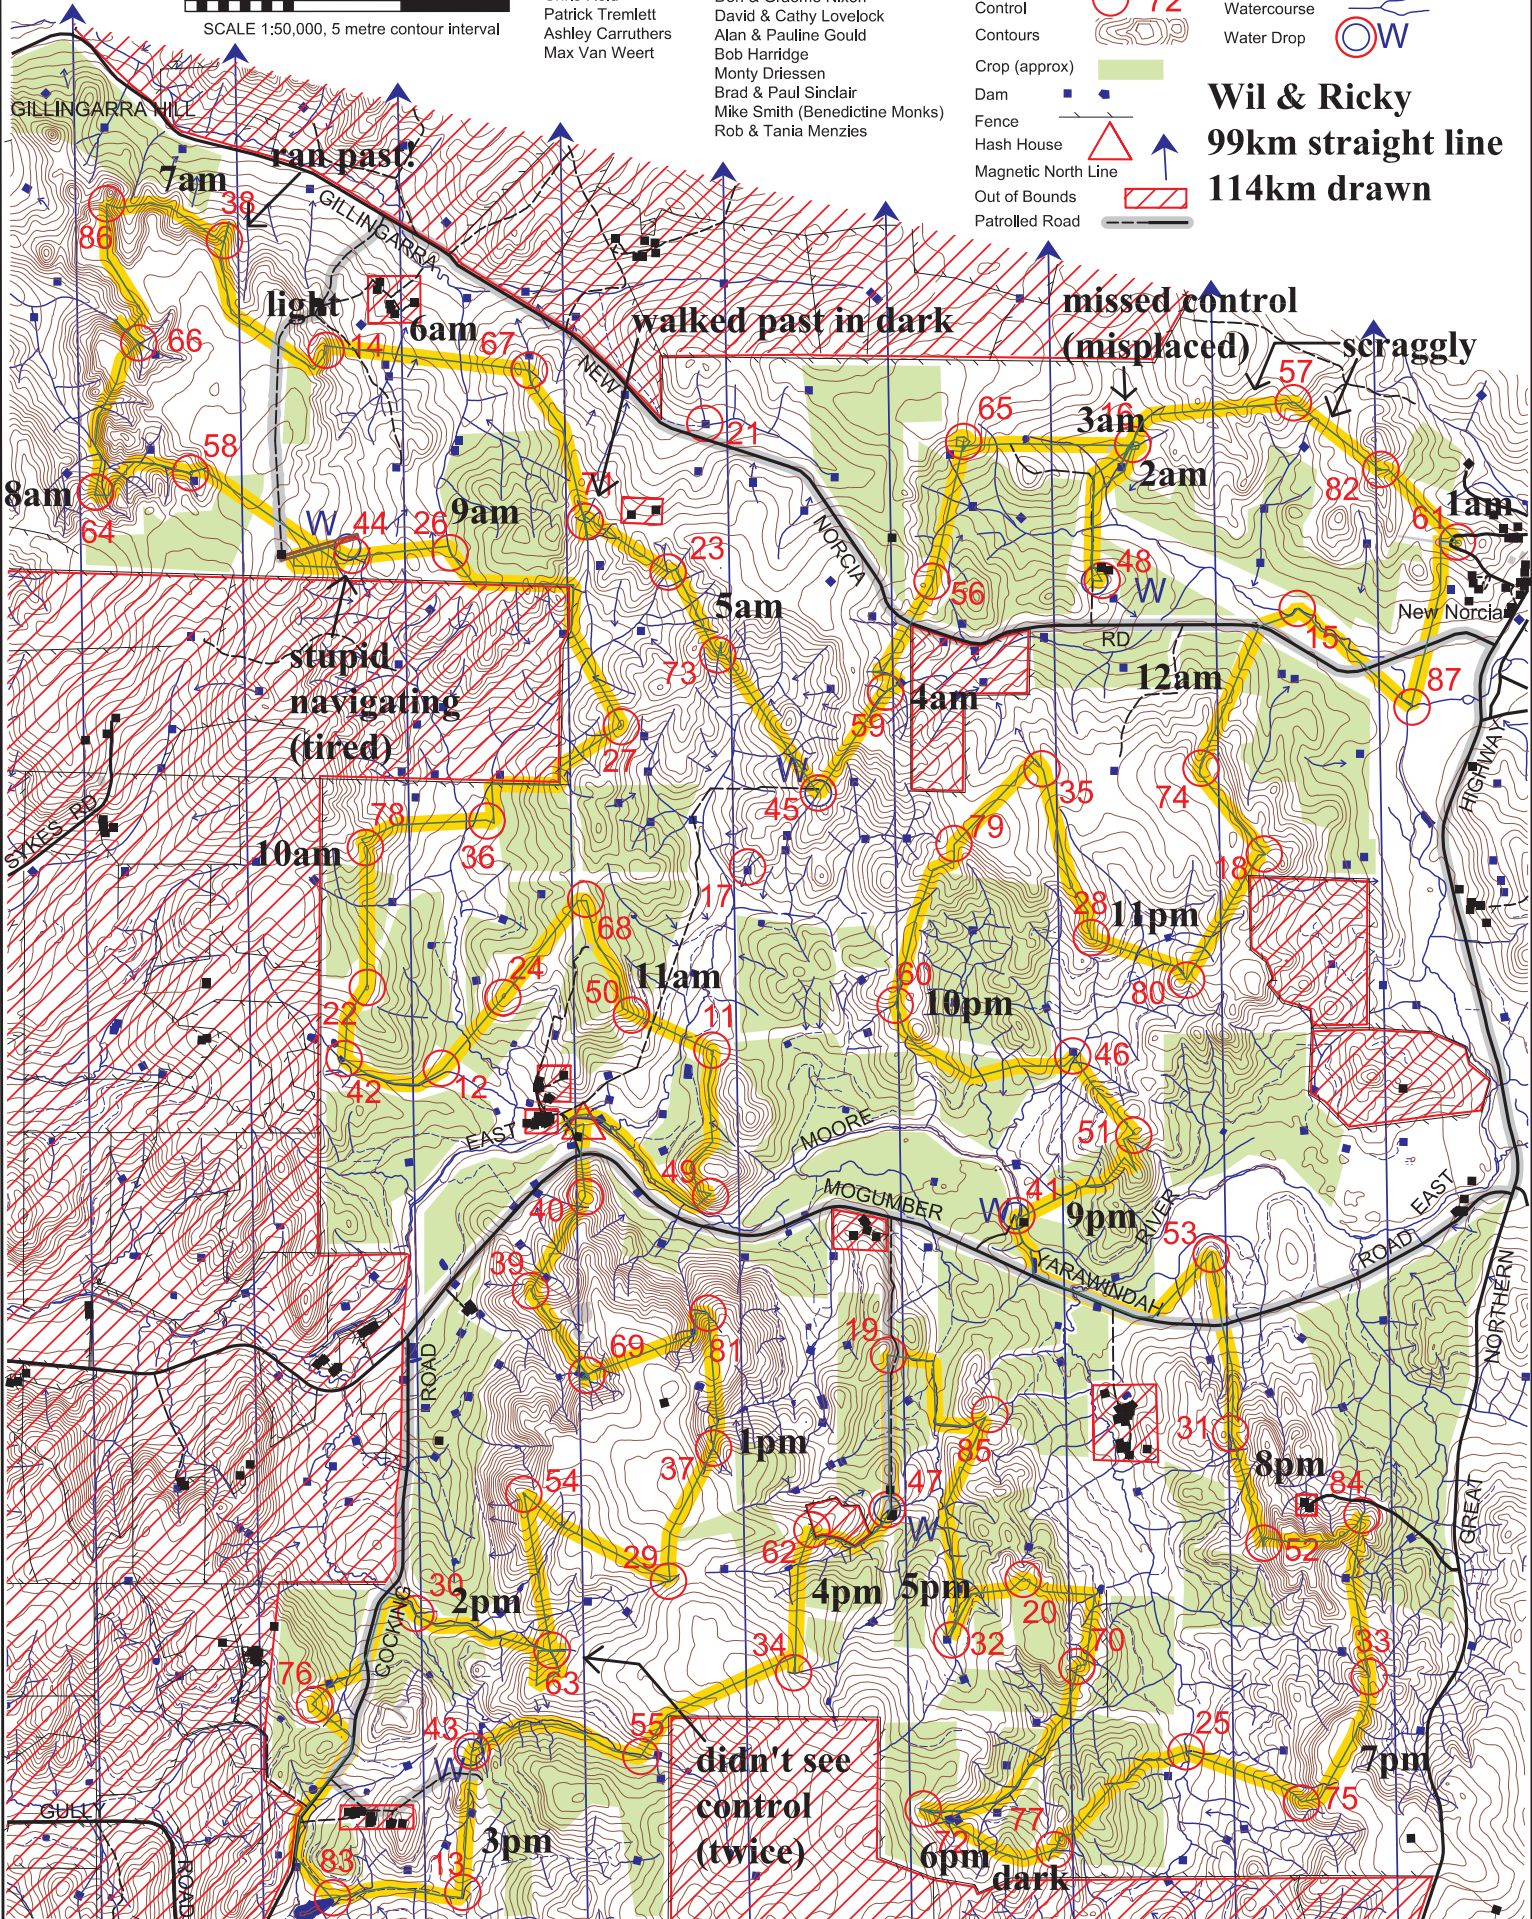

Déjà View Rogaine

WARA Spring 24 Hour Rogaine State Championships 8th & 9th August 2009
Incorporating the Paddy Pallin 6 hour Schools Championships.

0 1km 2km 3km
SCALE 1:50,000, 5 metre contour interval

Setters and Vettors

David Muir
Tony Bart
Chris Reid
Patrick Tremlett
Ashley Carruthers
Max Van Weert

Thanks to the Farmers

Bill Cocking (Hash House Site)
Don & Leon Cocking
Don & Graeme Nixon
David & Cathy Lovelock
Alan & Pauline Gould
Bob Harridge
Monty Driessen
Brad & Paul Sinclair
Mike Smith (Benedictine Monks)
Rob & Tania Menzies

LEGEND

- Building
- Continuations
- Control
- Contours
- Crop (approx)
- Dam
- Fence
- Hash House
- Magnetic North Line
- Out of Bounds
- Patrolled Road
- Road, Sealed
- Road, Minor Gravel
- Watercourse
- Water Drop

Wil & Ricky
99km straight line
114km drawn

This map was produced using OCAD 9 by the Western Australian Rogaine Association, wa.rogaine.asn.au. Data supplied by Landgate and used under copy licence 393/93. Possession of this map does not give right of entry to this area.