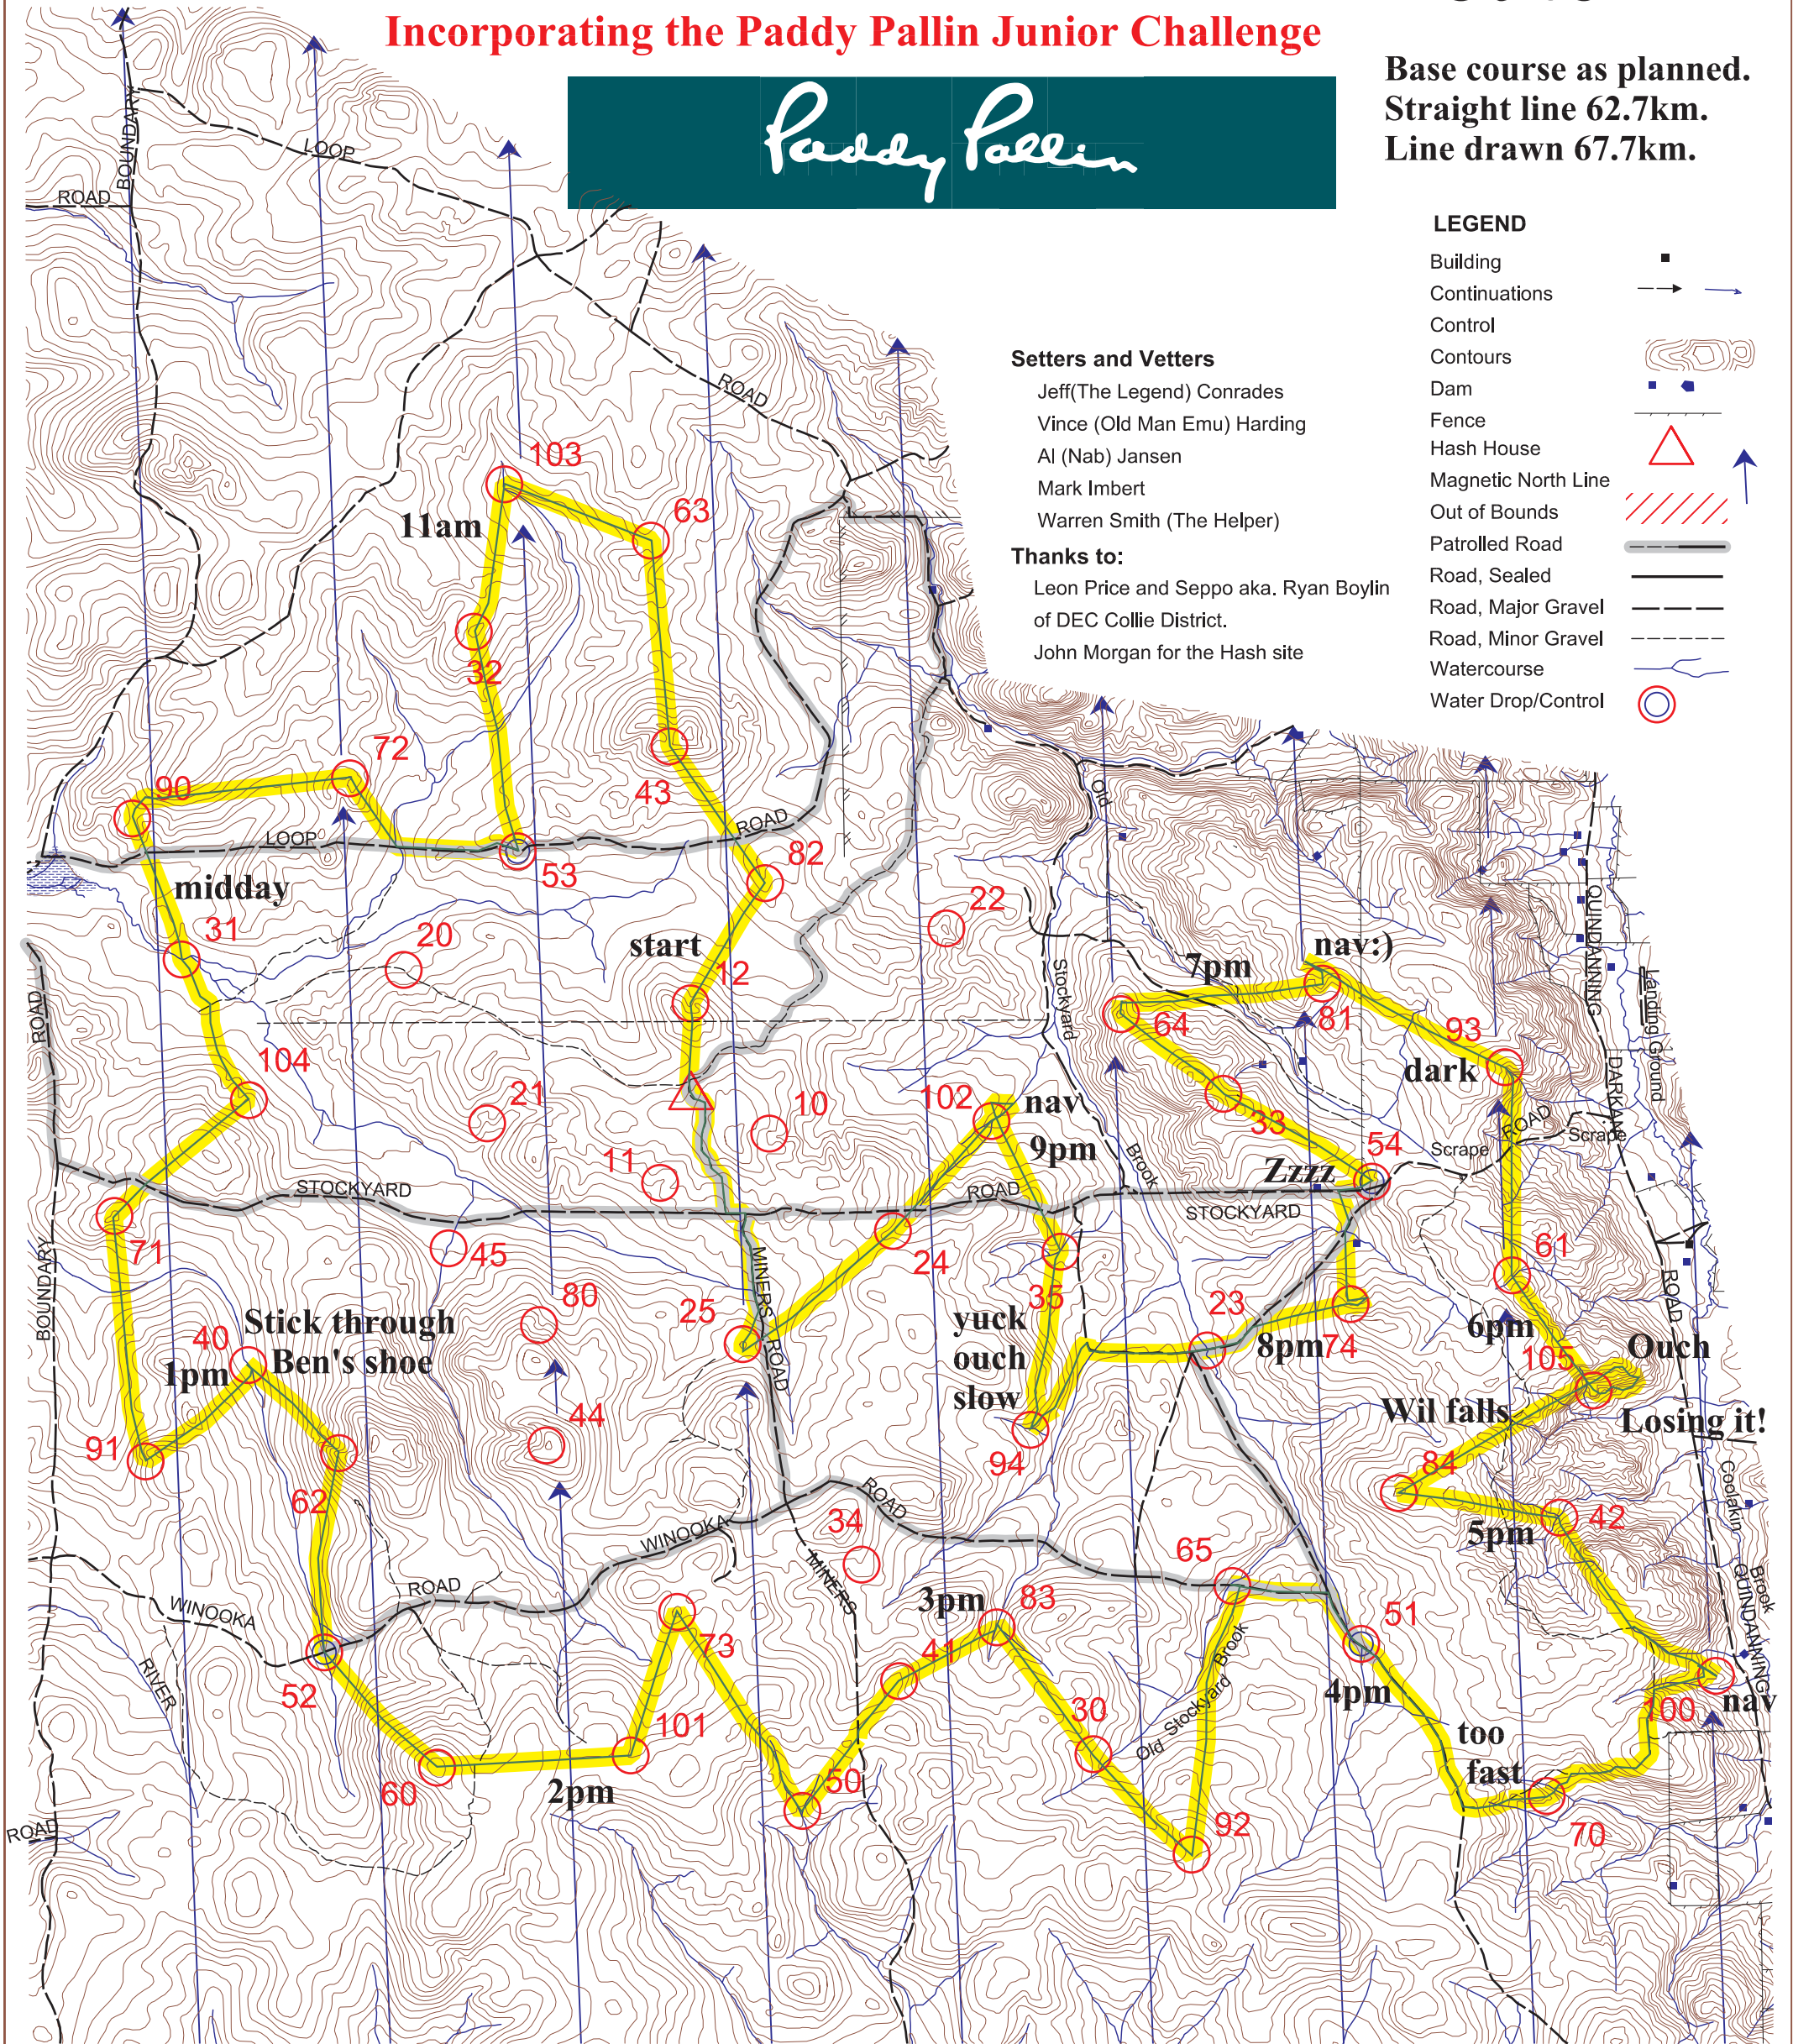

# The Fortunate Rogaine

# Route

Incorporating the Paddy Pallin Junior Challenge

Base course as planned.  
Straight line 62.7km.  
Line drawn 67.7km.

### LEGEND

- Building
- Continuations
- Control
- Contours
- Dam
- Fence
- Hash House
- Magnetic North Line
- Out of Bounds
- Patrolled Road
- Road, Sealed
- Road, Major Gravel
- Road, Minor Gravel
- Watercourse
- Water Drop/Control

SCALE 1:50,000, 5 metre contour interval

This map was produced using OCAD 9 by the Western Australian Rogaining Association, wa.rogaine.asn.au. Data supplied by Landgate and used under copy licence 393/93. Possession of this map does not give right of entry to this area.