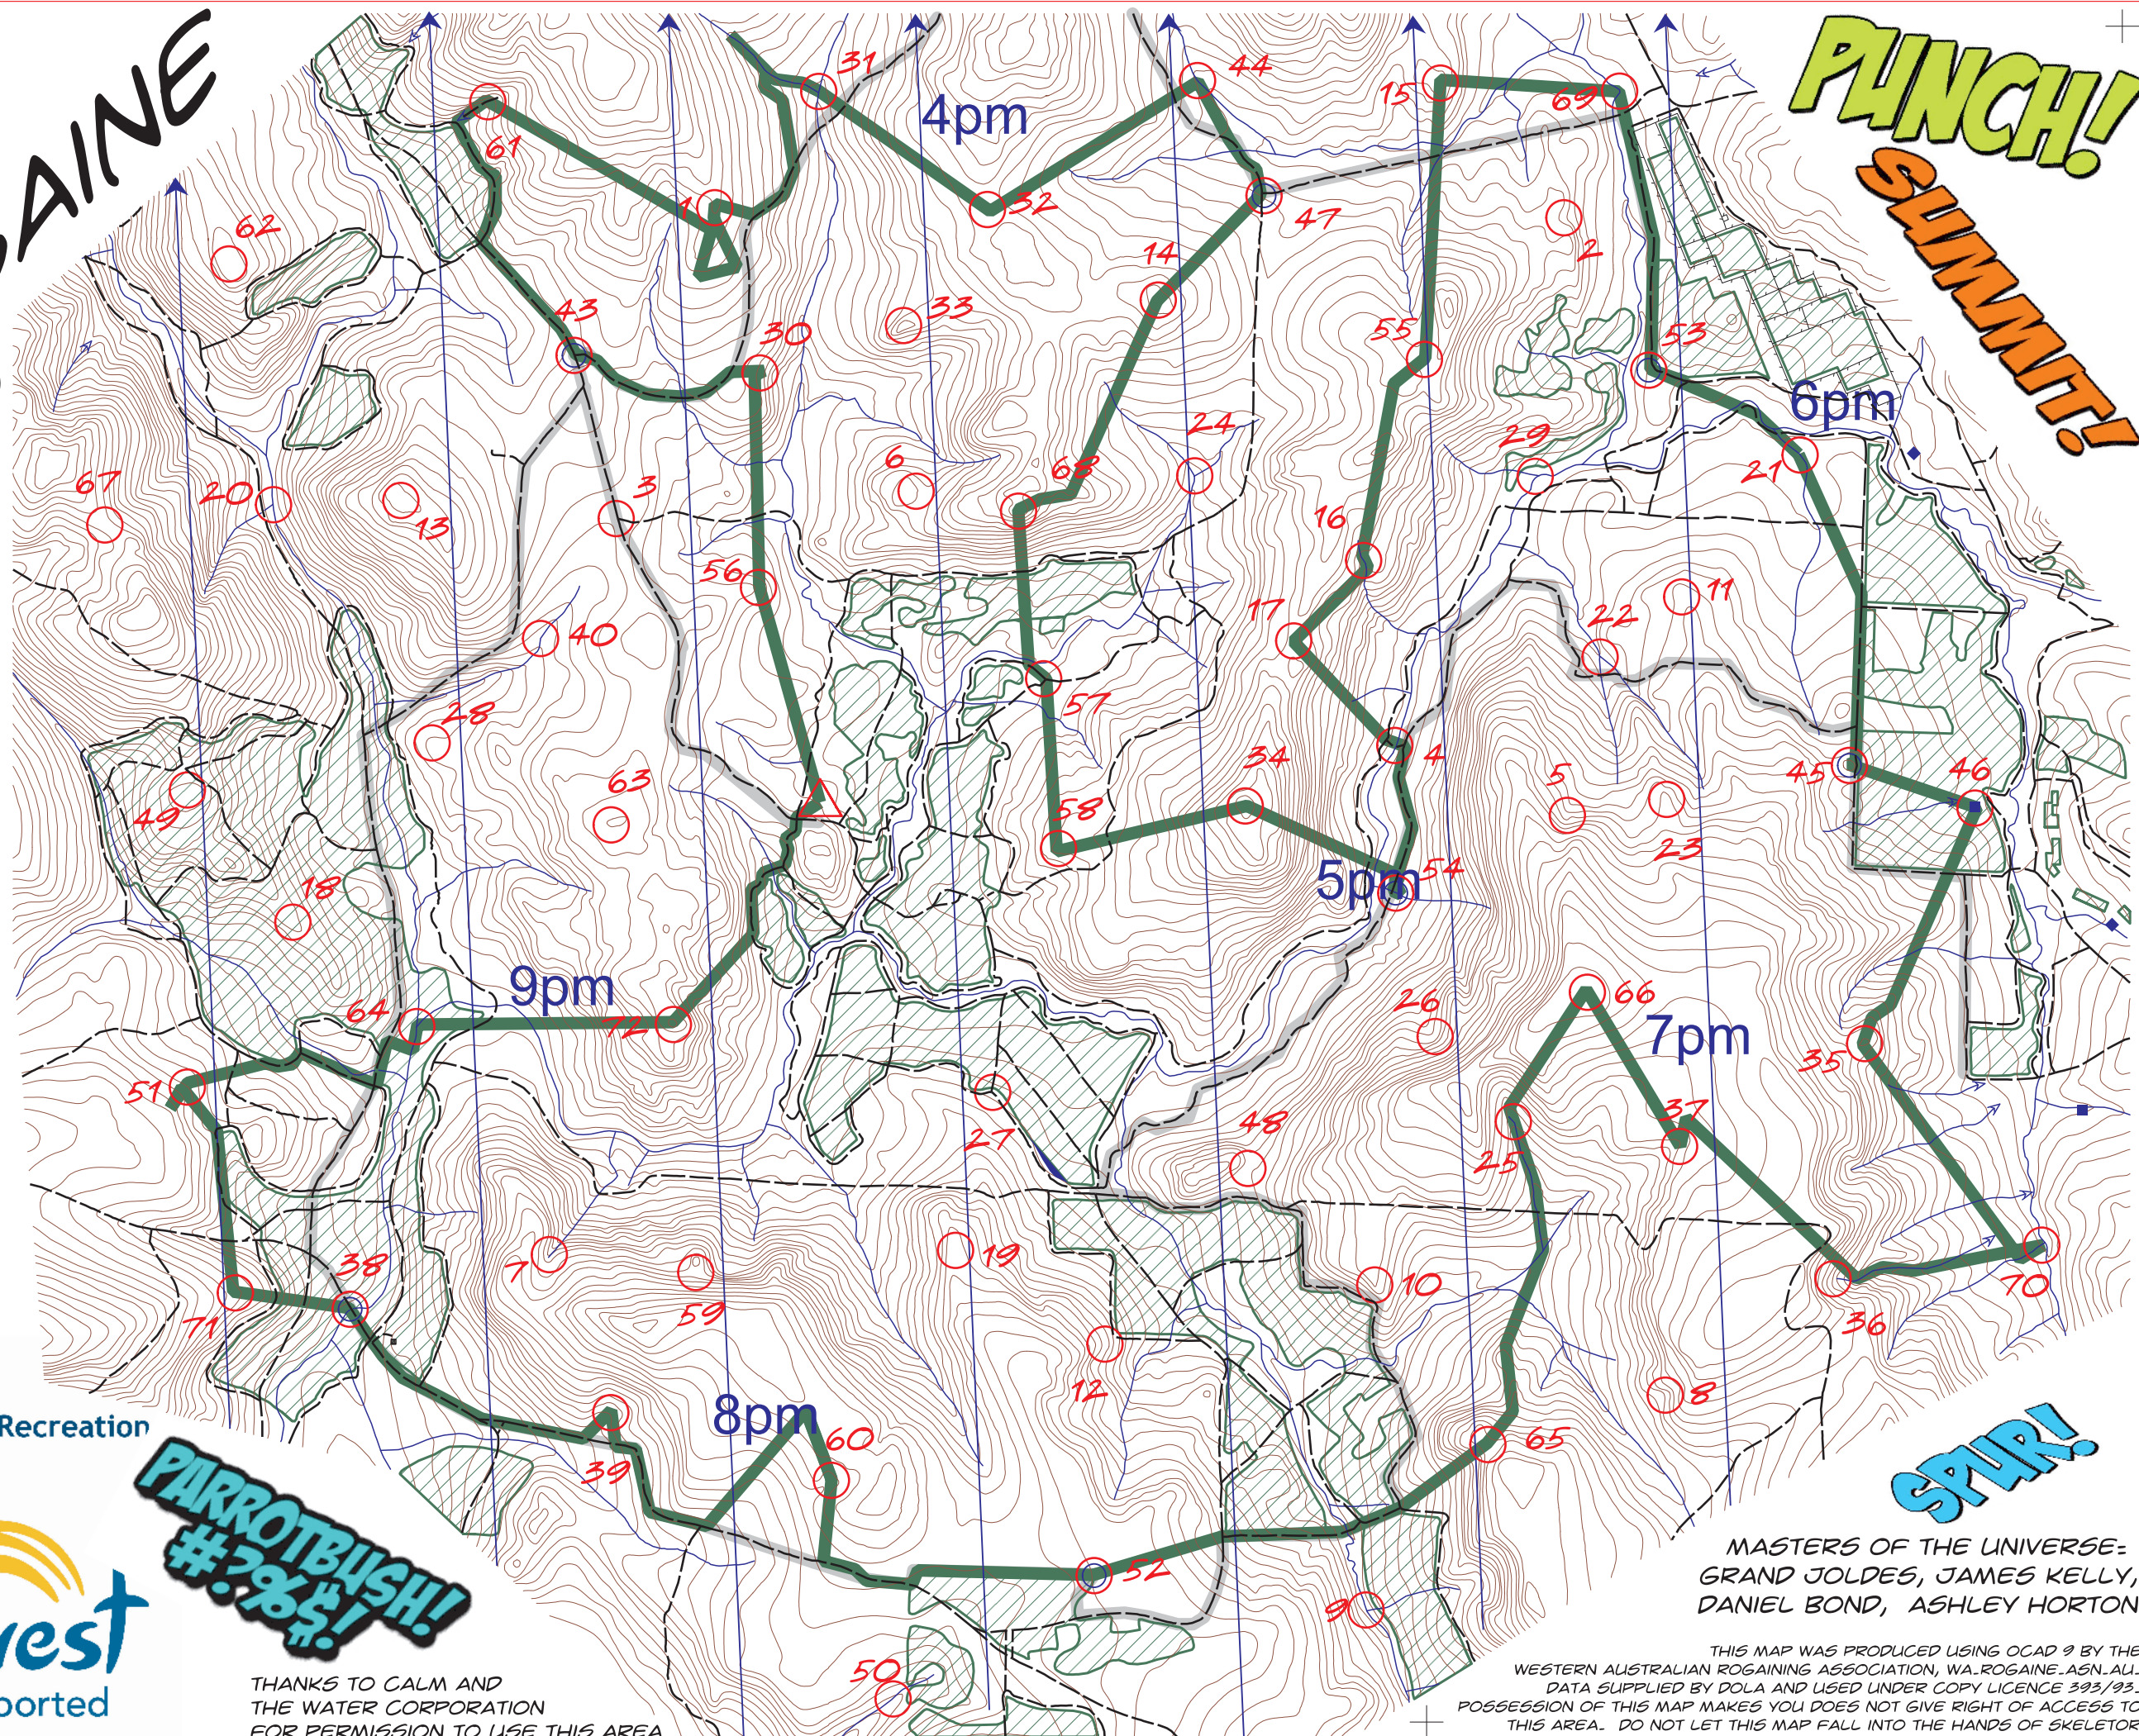

# HEROGAINE

WARA 6HR ROGAINE  
7TH MARCH 2009  
**SPIKE!**

**Ricky & Steve**  
~37.5km

LEGENDARY HEROES!

CONTINUATIONS →

CONTOURS

CONTROL 72

HASH HOUSE

MAGNETIC NORTH LINE  
(THIS WAY TO  
FORTRESS OF SOLITUDE)

PATROLLED ROAD

PLANTATION

ROAD, MAJOR GRAVEL

TRACK

WATERCOURSE

WATER DROP

SCALE 1:25,000  
5 METRE CONTOUR INTERVAL

0KM 0.5KM 1KM

Department of  
Sport and Recreation

**lotterywest**  
supported

**PARROTBUSH!**  
#?%\$!

THANKS TO CALM AND  
THE WATER CORPORATION  
FOR PERMISSION TO USE THIS AREA

**PUNCH!**  
**SUMMIT!**

**SARI!**

MASTERS OF THE UNIVERSE:  
GRAND JOLDES, JAMES KELLY,  
DANIEL BOND, ASHLEY HORTON

THIS MAP WAS PRODUCED USING OCAD 9 BY THE  
WESTERN AUSTRALIAN ROGAINE ASSOCIATION, WA.ROGAINE.ASN.AU.  
DATA SUPPLIED BY DOLA AND USED UNDER COPY LICENCE 393/93.  
POSSESSION OF THIS MAP DOES NOT GIVE RIGHT OF ACCESS TO  
THIS AREA. DO NOT LET THIS MAP FALL INTO THE HANDS OF SKELETOR.