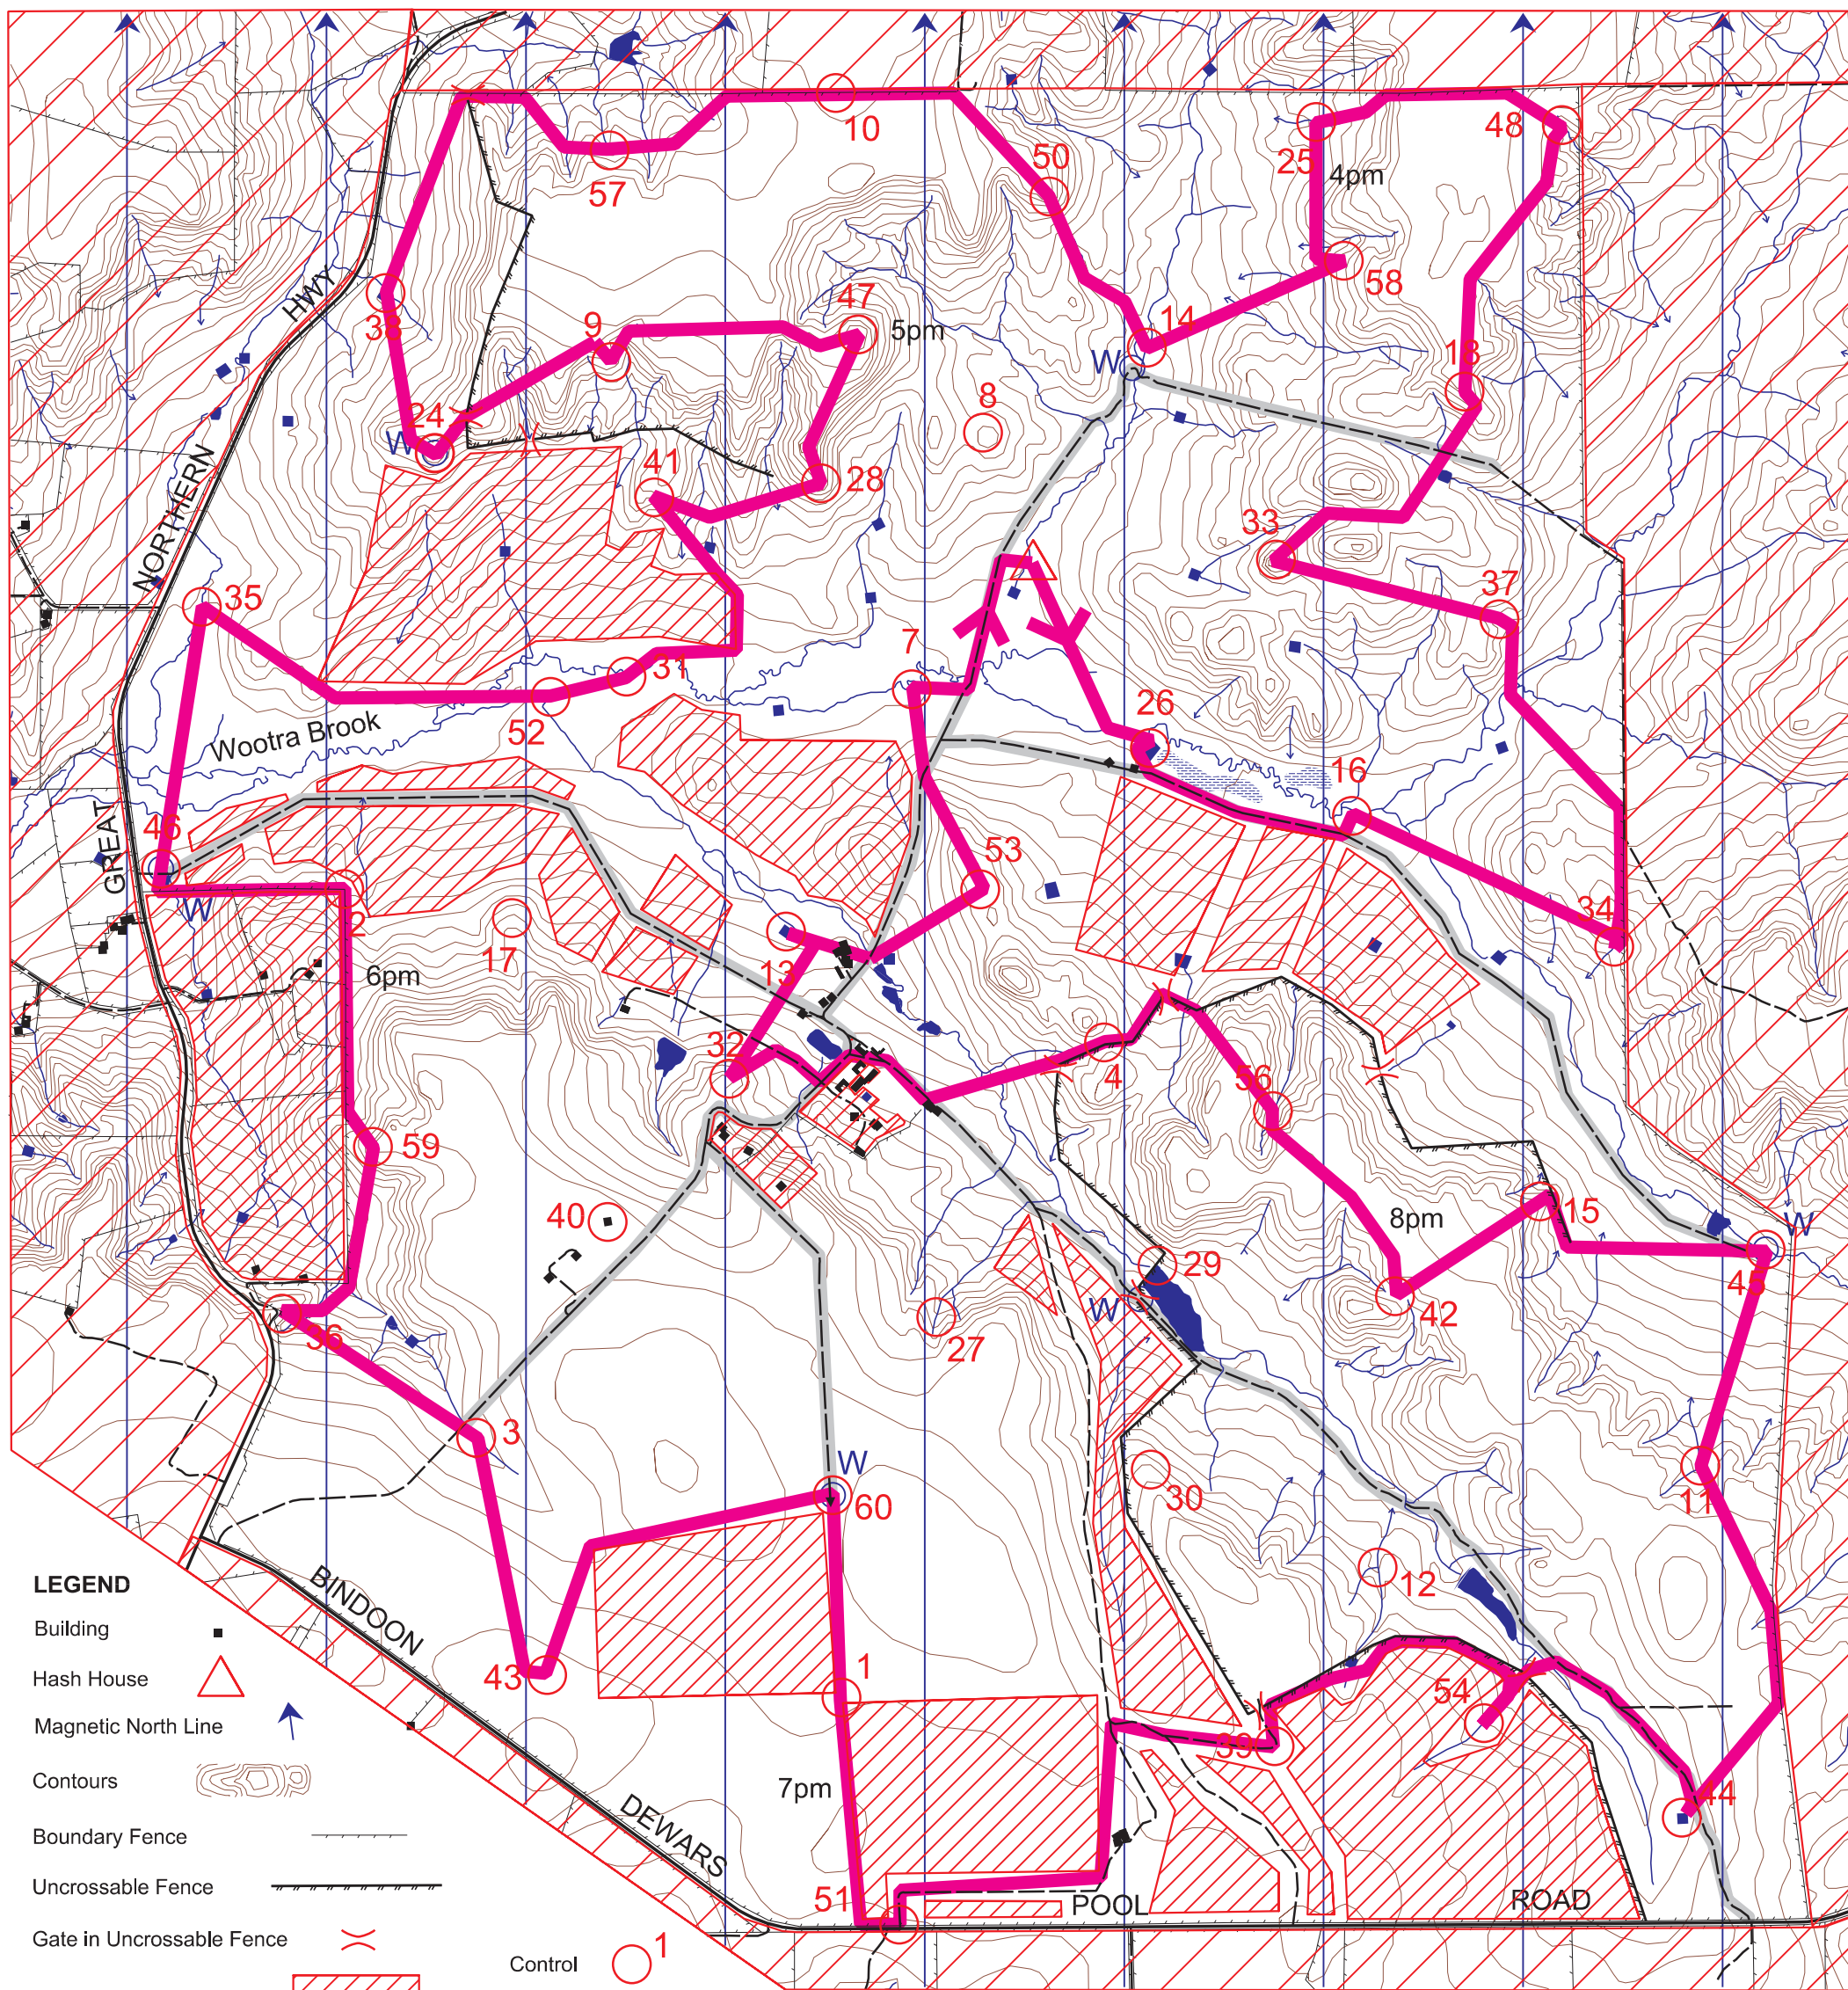

Western Australian
Rogaining Association

Rabbit Proof Rogaine

WARA 6 Hour Rogaine
8th November 2008

SCALE 1:25,000, 5 metre contour interval

LEGEND

- Building
- Hash House
- Magnetic North Line
- Contours
- Boundary Fence
- Uncrossable Fence
- Gate in Uncrossable Fence
- Out of Bounds
- Road, Bitumen
- Track, Gravel
- Patrolled Road

- Control
- Swampland
- Dams
- Watercourse
- Water Drops

SETTERS

Wil
Ben Corry

VETTERS

Phil Dufty
Penny Dufty

Ricky & Pete
~42km