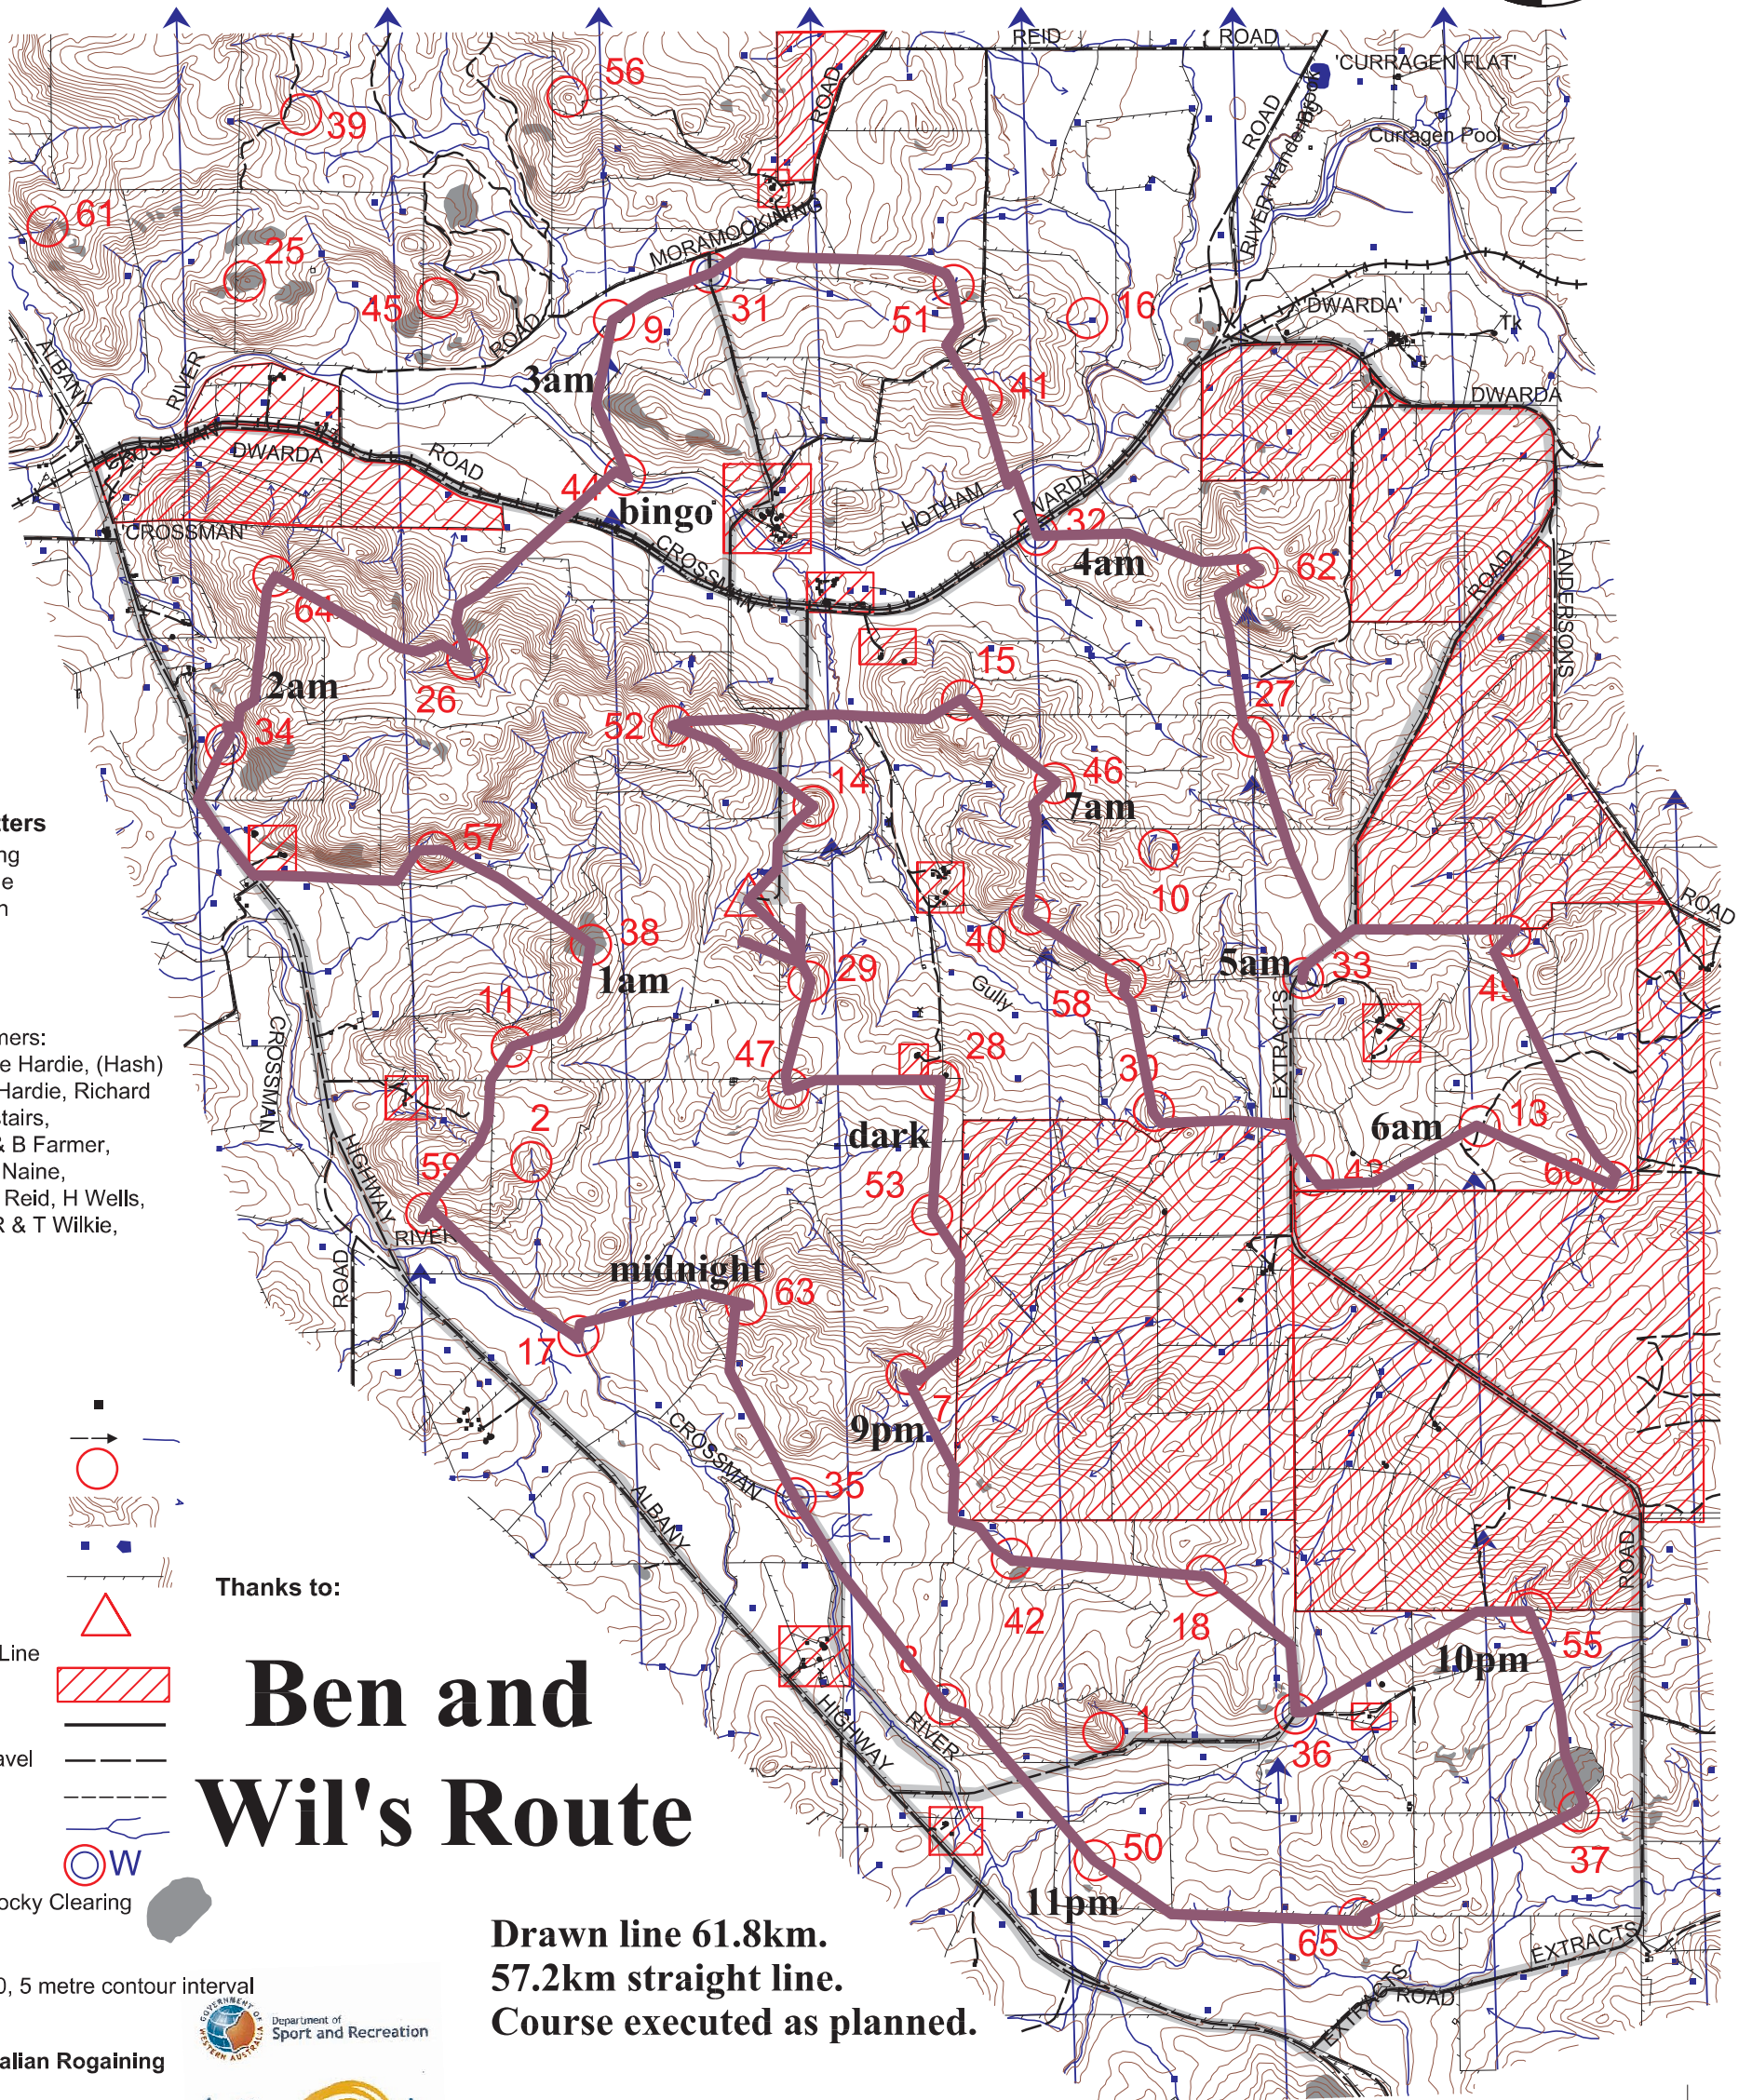

Instant Rogaine (just add walkers)

Upside down WARA Rogaine 23rd and 24th of Feb 2008

Setters / Vettors

Vince Harding
Geoff Hearne
Frank Cotton
Bill Baxter

The generous farmers:
Andy & Carol-Anne Hardie, (Hash)
Brad Hardie, Tim Hardie, Richard
Hardie, G & M Castairs,
B & R Cornell, R & B Farmer,
D Kearney, B & E Naine,
G Reid, P Reid, R Reid, H Wells,
M & J & I Wilkie, R & T Wilkie,

LEGEND

- Building
- Continuations
- Control
- Contours
- Dam
- Fence
- Hash House
- Magnetic North Line
- Out of Bounds
- Road, Sealed
- Road, Major Gravel
- Track
- Watercourse
- Water Drop
- Rock Surface/Rocky Clearing

Thanks to:

Ben and Wil's Route

Drawn line 61.8km.
57.2km straight line.
Course executed as planned.

SCALE 1:50,000, 5 metre contour interval

Western Australian Rogaining
Association,
PO Box 1201,
Subiaco, WA, 6904

This map was produced using OCAD 9.3.2 by the Western Australian Rogaining Association, wa.rogaine.asn.au. Data supplied by DOLA and used under copy licence 393/93. Possession of this map does not give right of entry to this area.