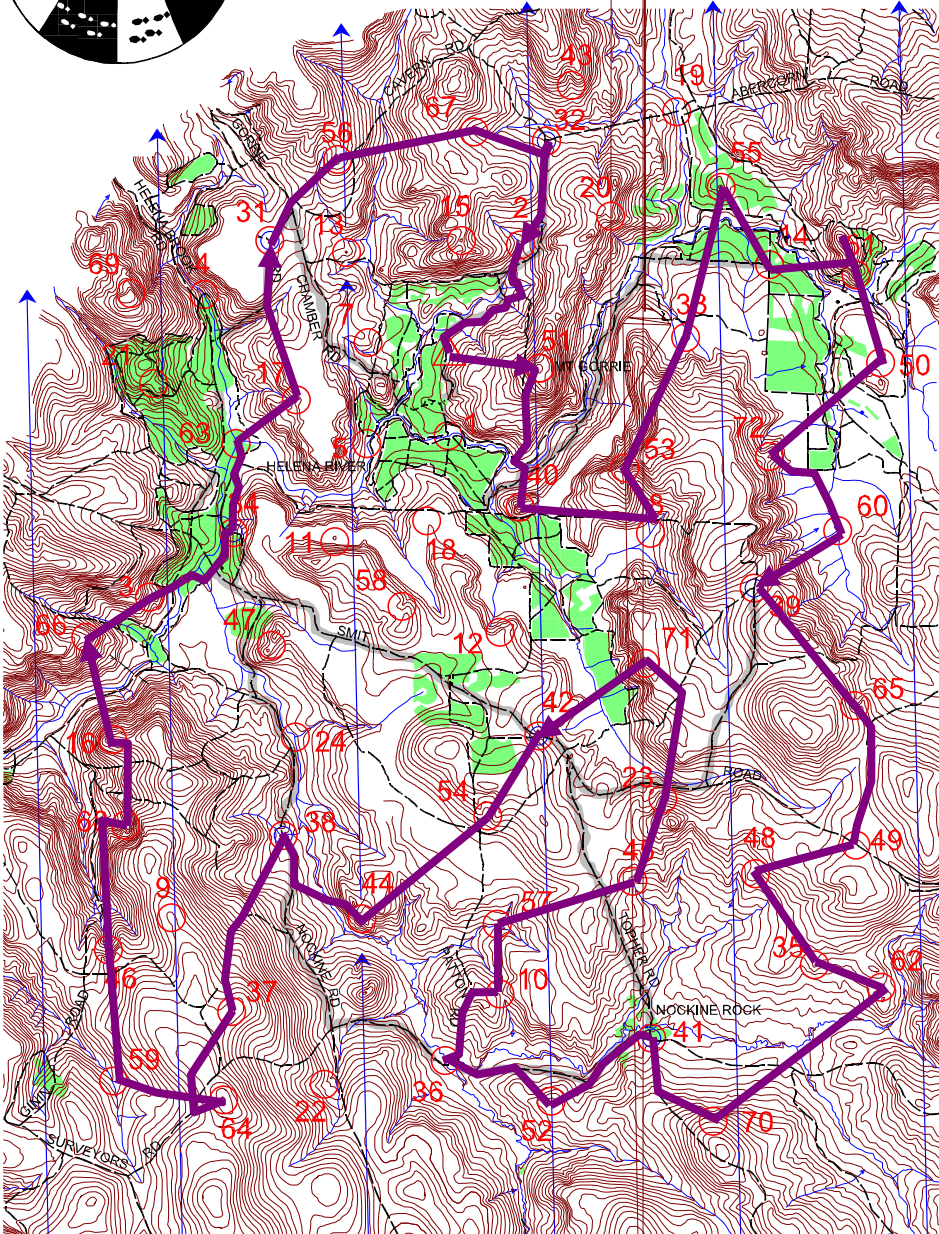

### Leaders

Hash House: Jon Pearce  
Administration: Margaret Werner

### Thanks

to Kym Pearce of the Department  
of Environment and Conservation

SCALE 1:50,000, 5 metre contour Interval  
0 1km 2km 3km

### LEGEND

Control	
Contours	
Patrolled Road	
Pine plantation	
Hash House	
Magnetic North Line	
Track or Road	
Watercourse	
Water Drop	
Continuations	

This map was produced using OCAD 9 by the Western Australian Rogaining Association, wa.rogaine.asn.au.  
Data supplied by DLI and used under copy licence 393/93. Possession of this map does not give right of entry to this area.

~60km

Ricky Thackray & Stephen Mundell