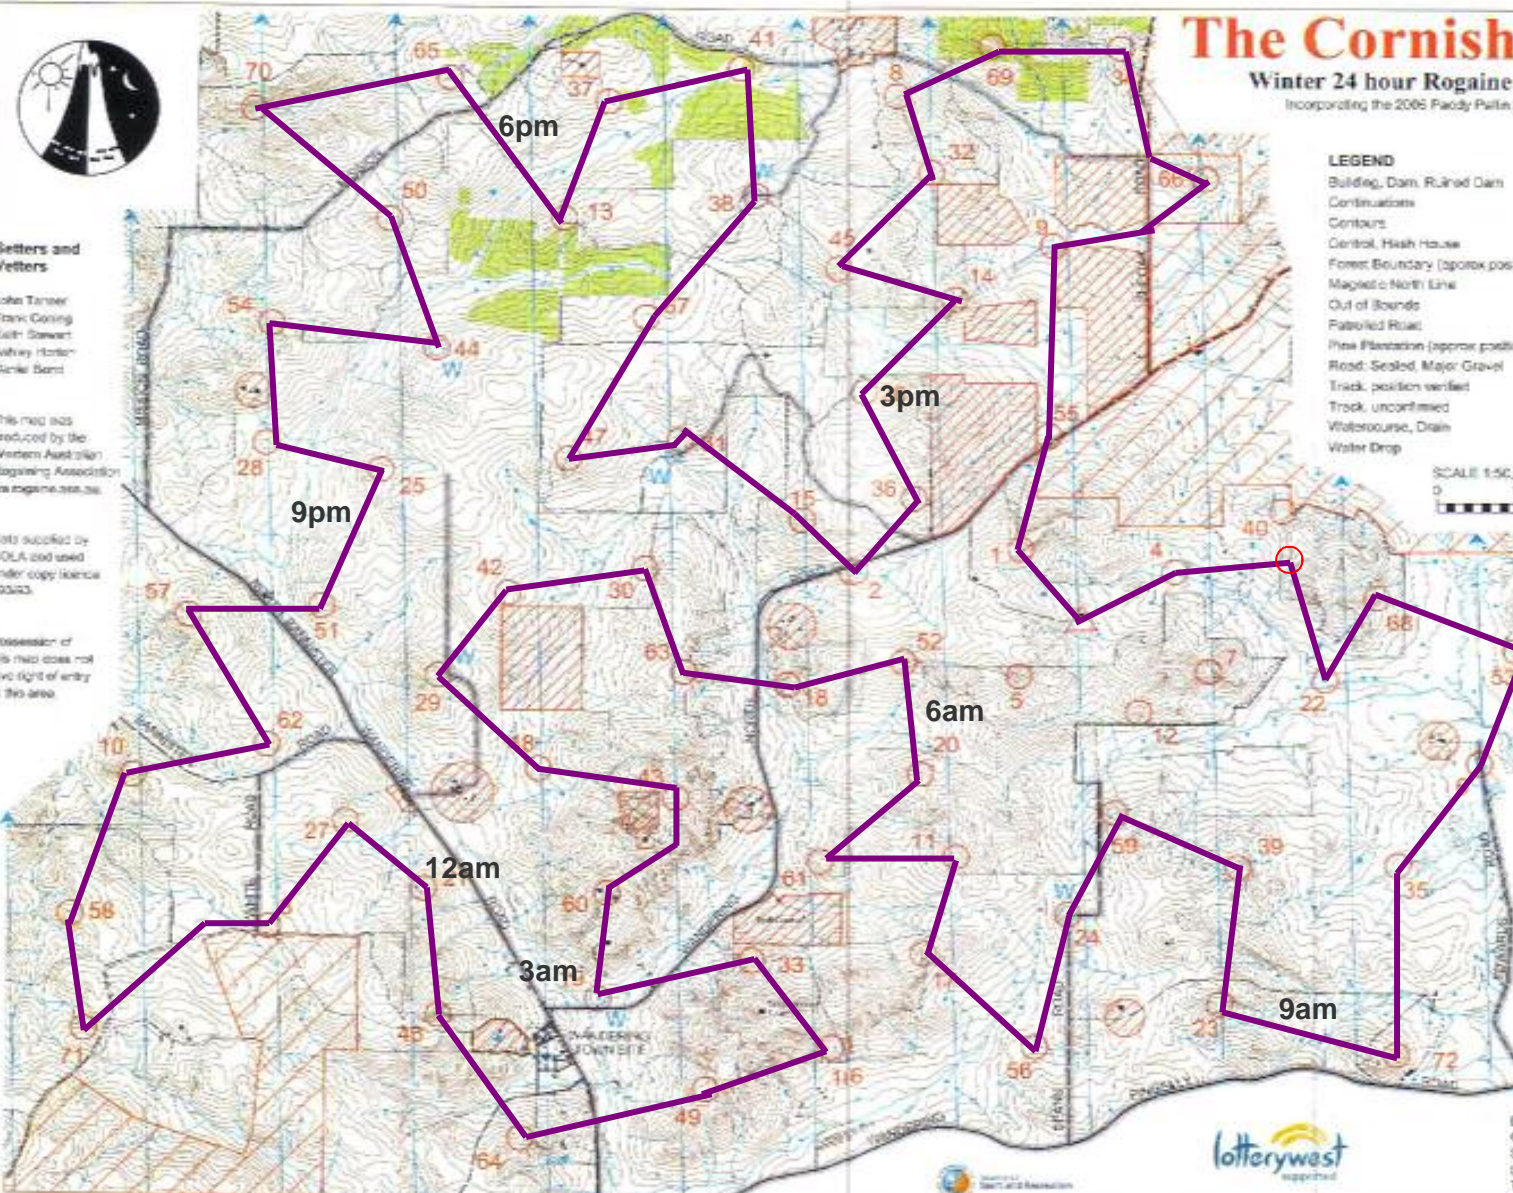

### LEGEND

- Building, Dam, Ruined Dam
- Continuations
- Contours
- Control, Hash House
- Forest Boundary (approx position)
- Magical North Line
- Out of Bounds
- Paved Road
- Pine Plantation (approx position)
- Road: Sealed, Major Gravel
- Track, position verified
- Track, unconfirmed
- Watercourse, Drain
- Water Drop

SCALE 1:50,000, 5 metre contour interval  
0 1km 2km 3km

### Settlers and Vettlers

- John Turner
- Frank Coning
- Kath Dawart
- Ashley Hester
- Darke Barn

This map was produced by the Western Australian Rogaining Association via rogaine.com.au

Data supplied by DOLA and used under copy licence 33333.

Possession of this map does not give right of entry to this area.

Ricky and Ben's Route ~110km