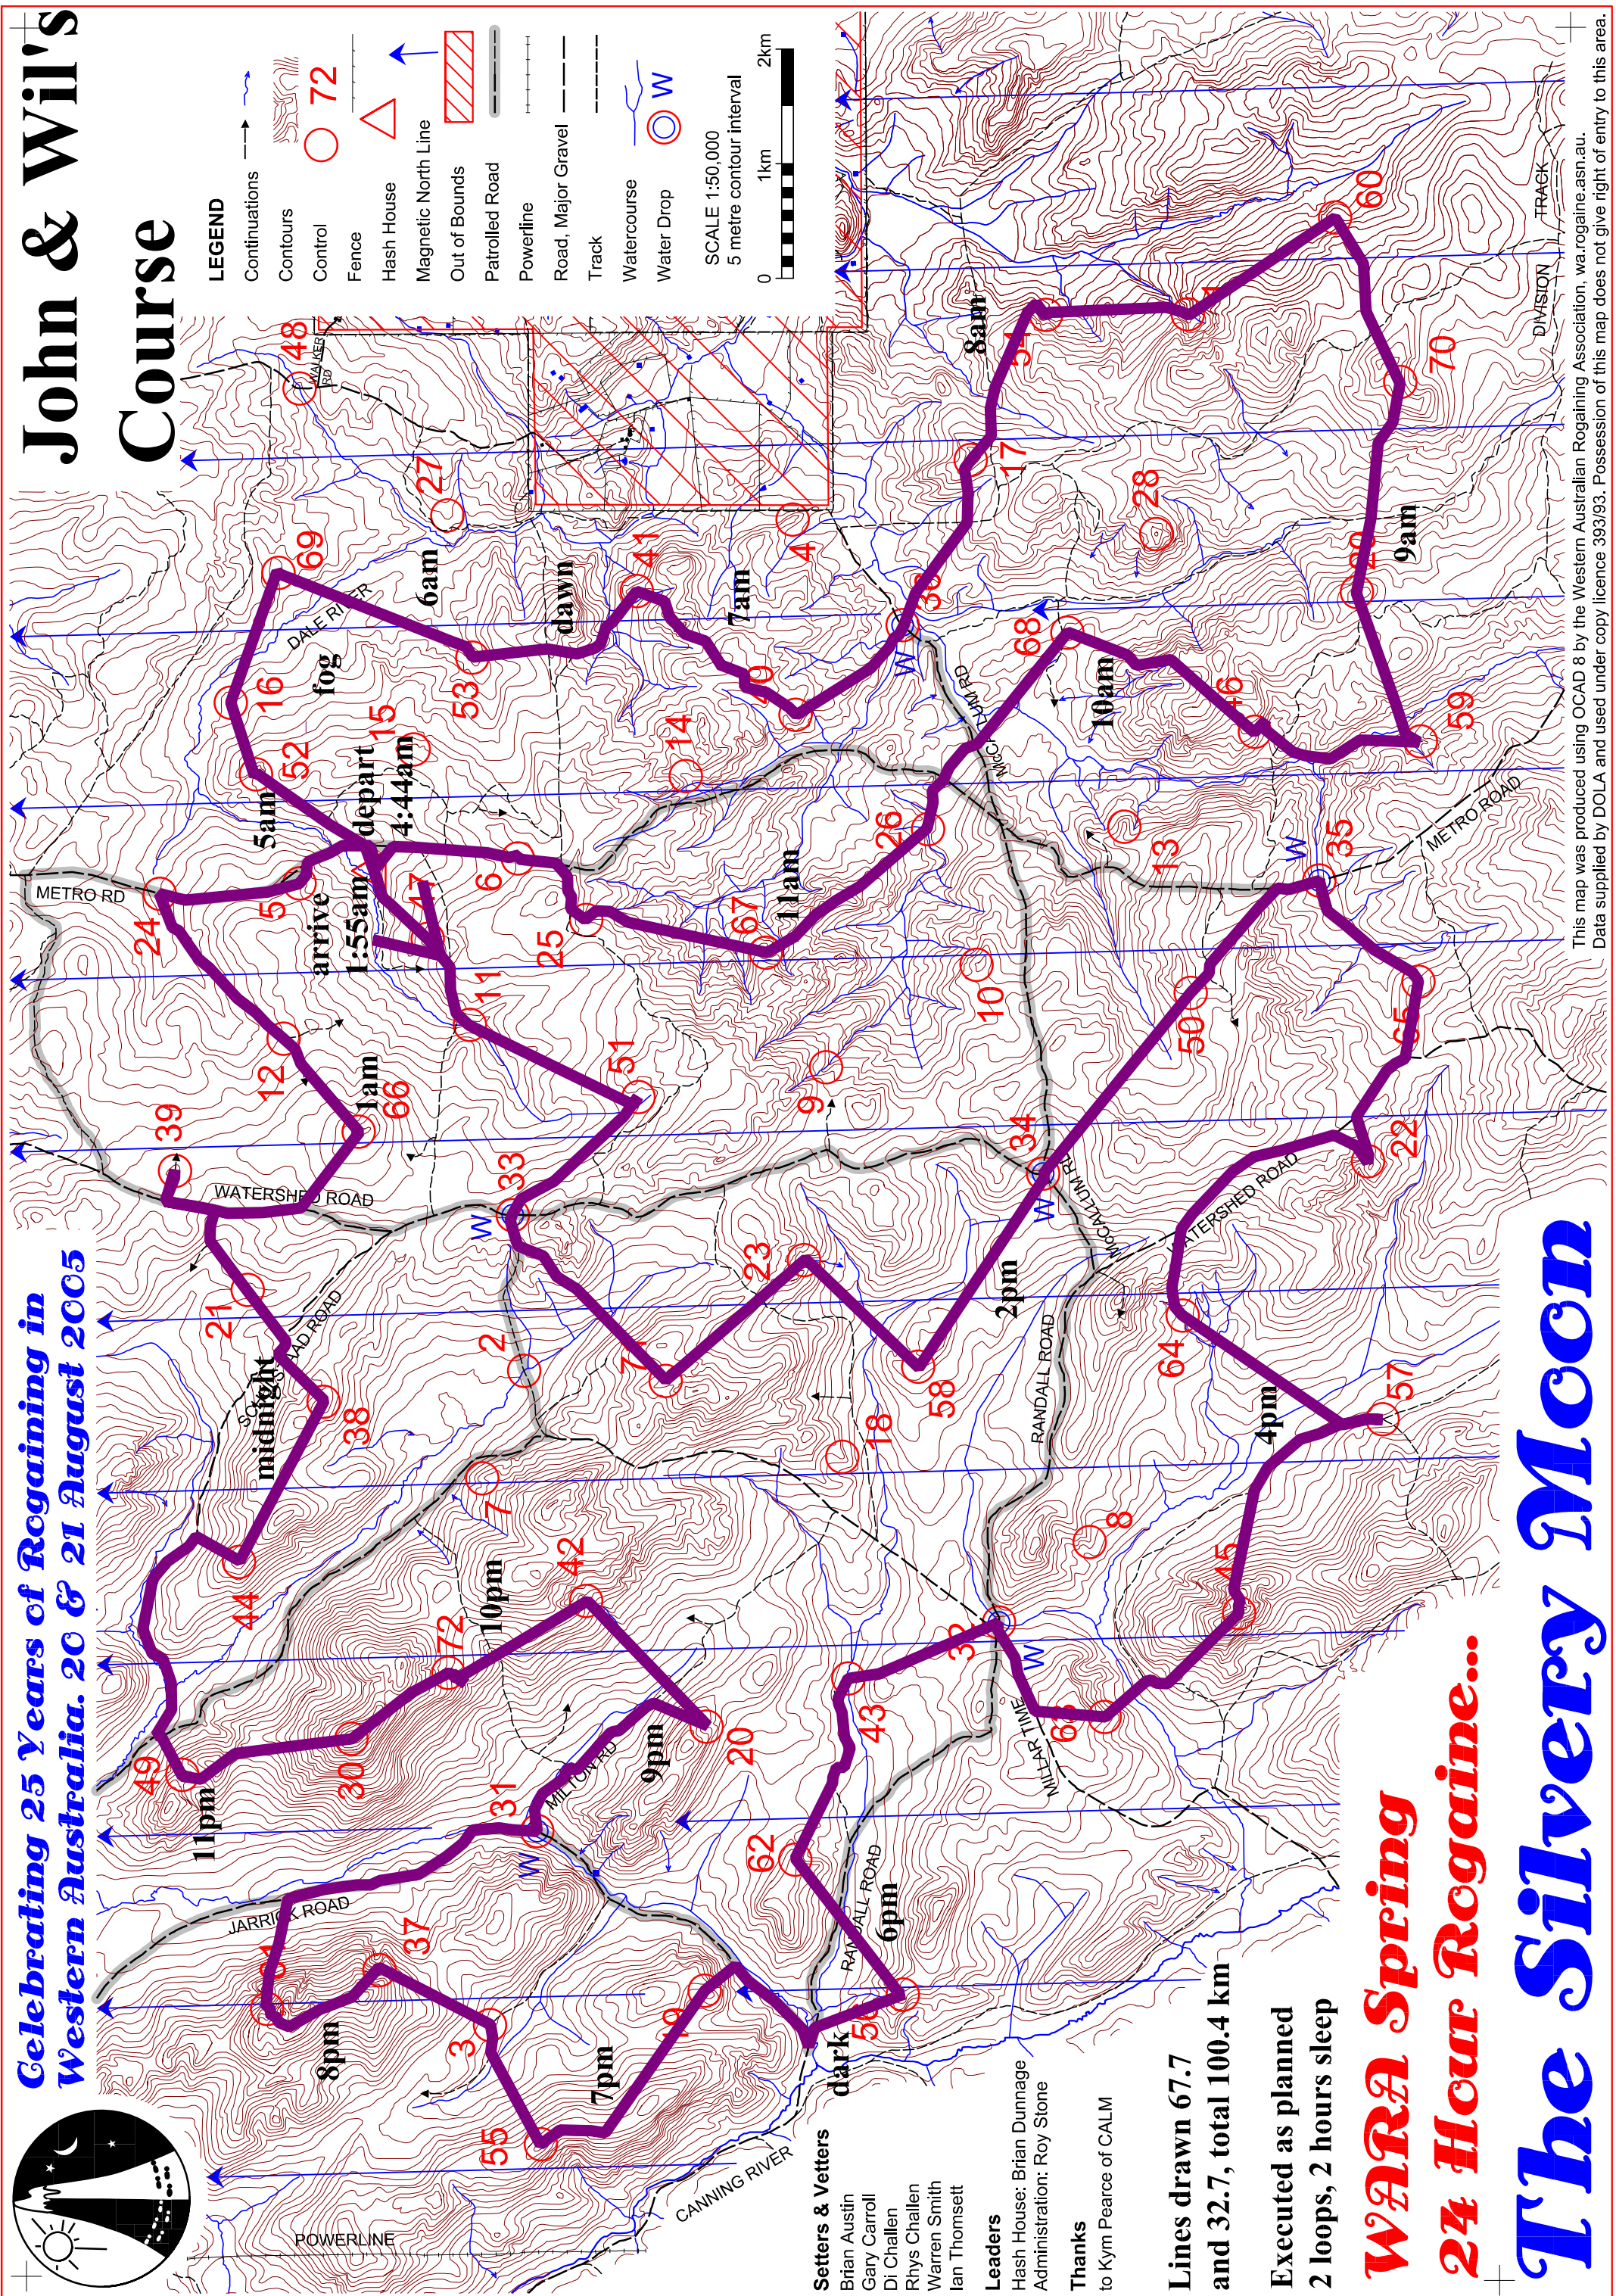

Celebrating 25 Years of Rogaine in Western Australia. 20 & 21 August 2005

John & Wil's Course

LEGEND

- Continuations →
- Contours
- Control ○ 72
- Fence
- Hash House ▲
- Magnetic North Line
- Out of Bounds
- Patrolled Road
- Powerline
- Road, Major Gravel
- Track
- Watercourse
- Water Drop ○ W

SCALE 1:50,000
5 metre contour interval

0 1km 2km

Setters & Vettors
 Brian Austin
 Gary Carroll
 Di Challen
 Rhys Challen
 Warren Smith
 Ian Thomsett

Leaders
 Hash House: Brian Dunnage
 Administration: Roy Stone

Thanks
 to Kym Pearce of CALM

Lines drawn 67.7 and 32.7, total 100.4 km

Executed as planned 2 loops, 2 hours sleep

WARA Spring 24 Hour Rogaine...

The Silvery Moon

This map was produced using OCAD 8 by the Western Australian Rogaine Association, wa.rogaine.asn.au. Data supplied by DOLA and used under copy licence 393/93. Possession of this map does not give right of entry to this area.